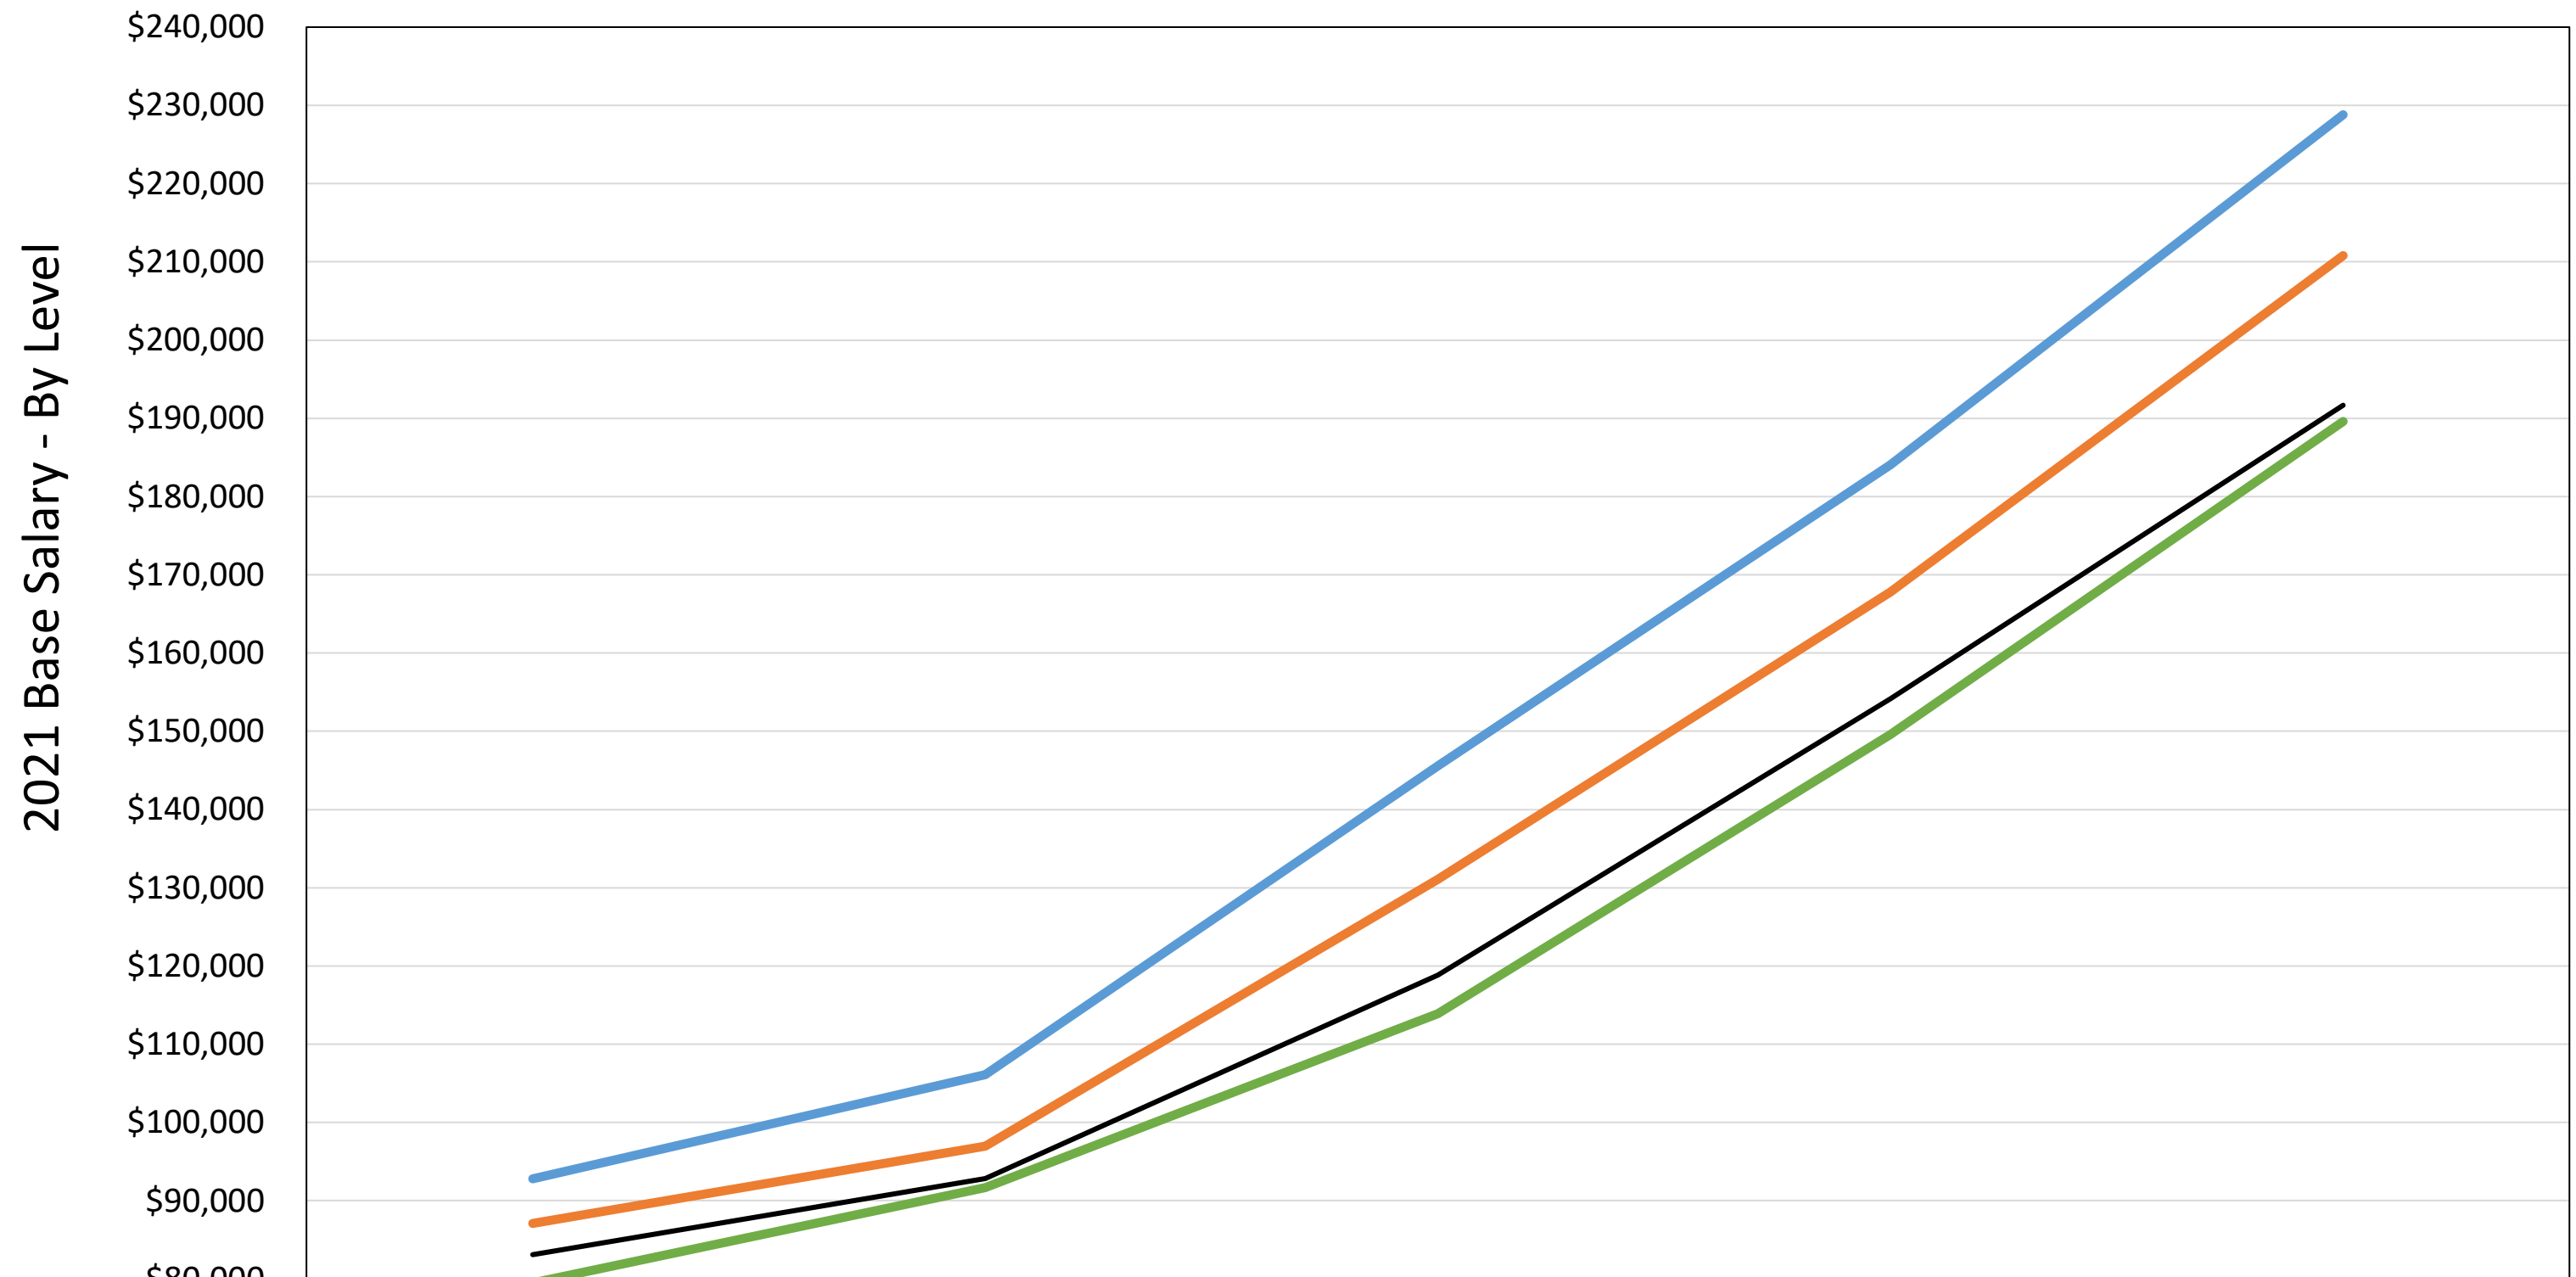

7B - Software Engineer

	1	2	3	4	5
10th Percentile 7B	\$79,500	\$91,700	\$113,900	\$149,600	\$189,600
50th Percentile 7B	\$87,100	\$97,000	\$131,100	\$167,800	\$210,800
90th Percentile 7B	\$92,800	\$106,100	\$145,600	\$184,100	\$228,800
Average Age 7B	25.1	30.3	42.4	52.3	57.5
50th Percentile All Prof	\$83,106	\$92,814	\$118,834	\$154,160	\$191,672

Chart 6 - 7B - Software Engineer

Salary Data from March 2021