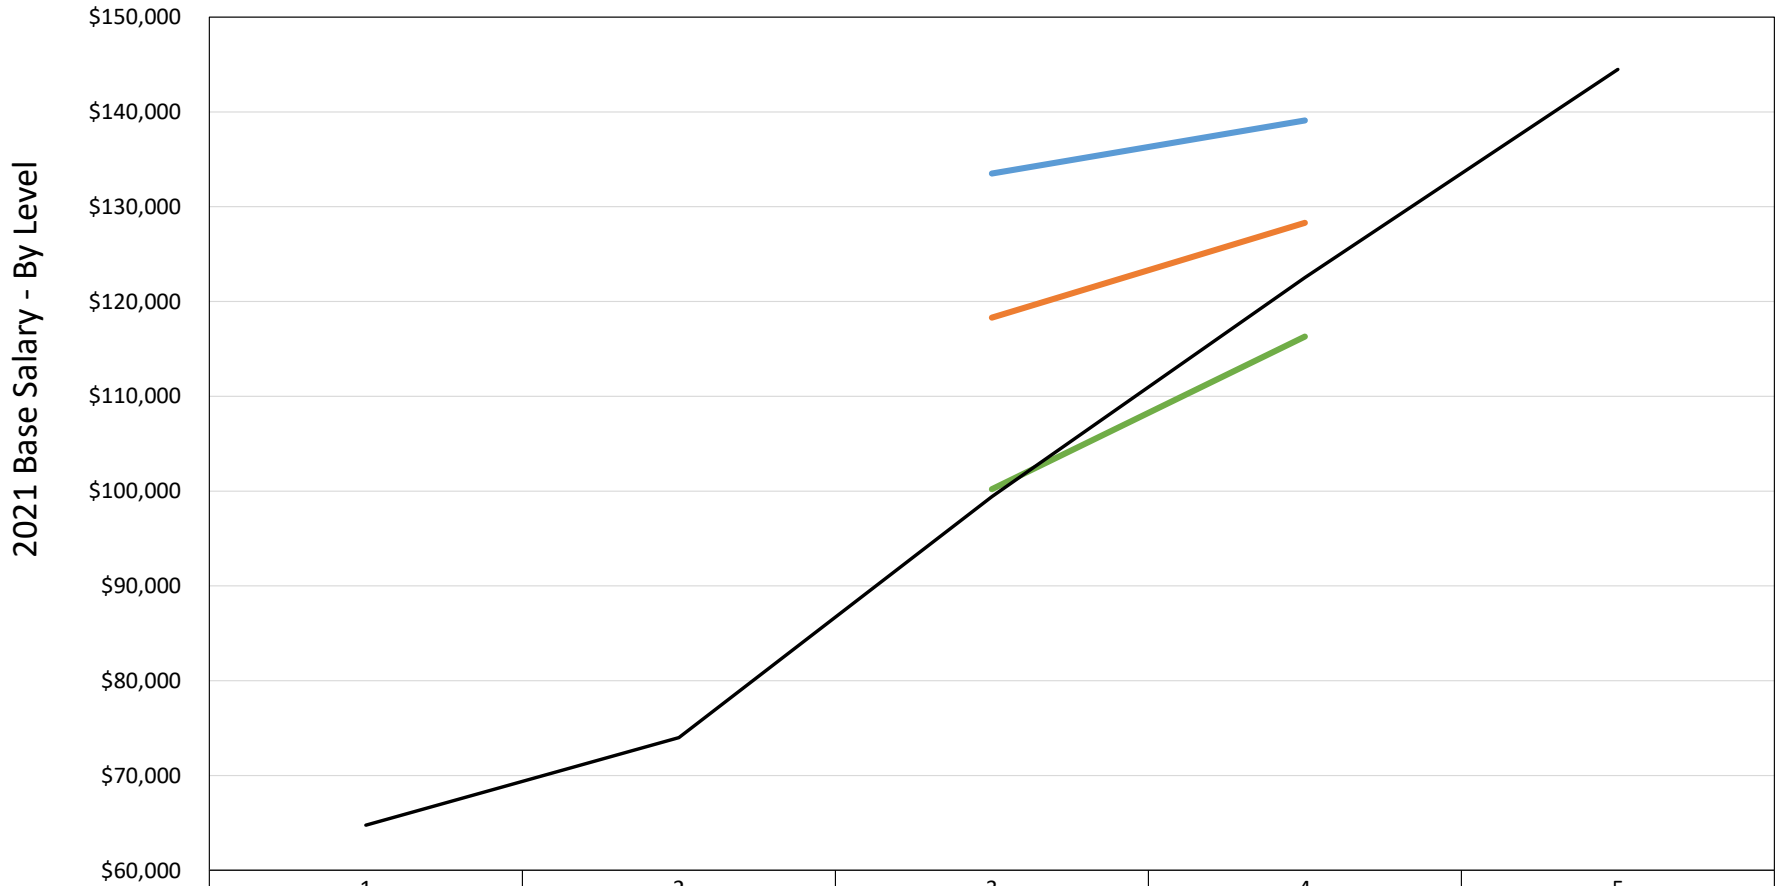

## A8 - Maintenance Analyst

10th Percentile A8			\$100,200	\$116,300	
50th Percentile A8			\$118,300	\$128,300	
90th Percentile A8			\$133,500	\$139,100	
Average Age A8			55.1	56.7	58.4
50th Percentile All Tech	\$64,757	\$74,000	\$99,411	\$122,526	\$144,487

Chart 46 - A8 - Maintenance Analyst