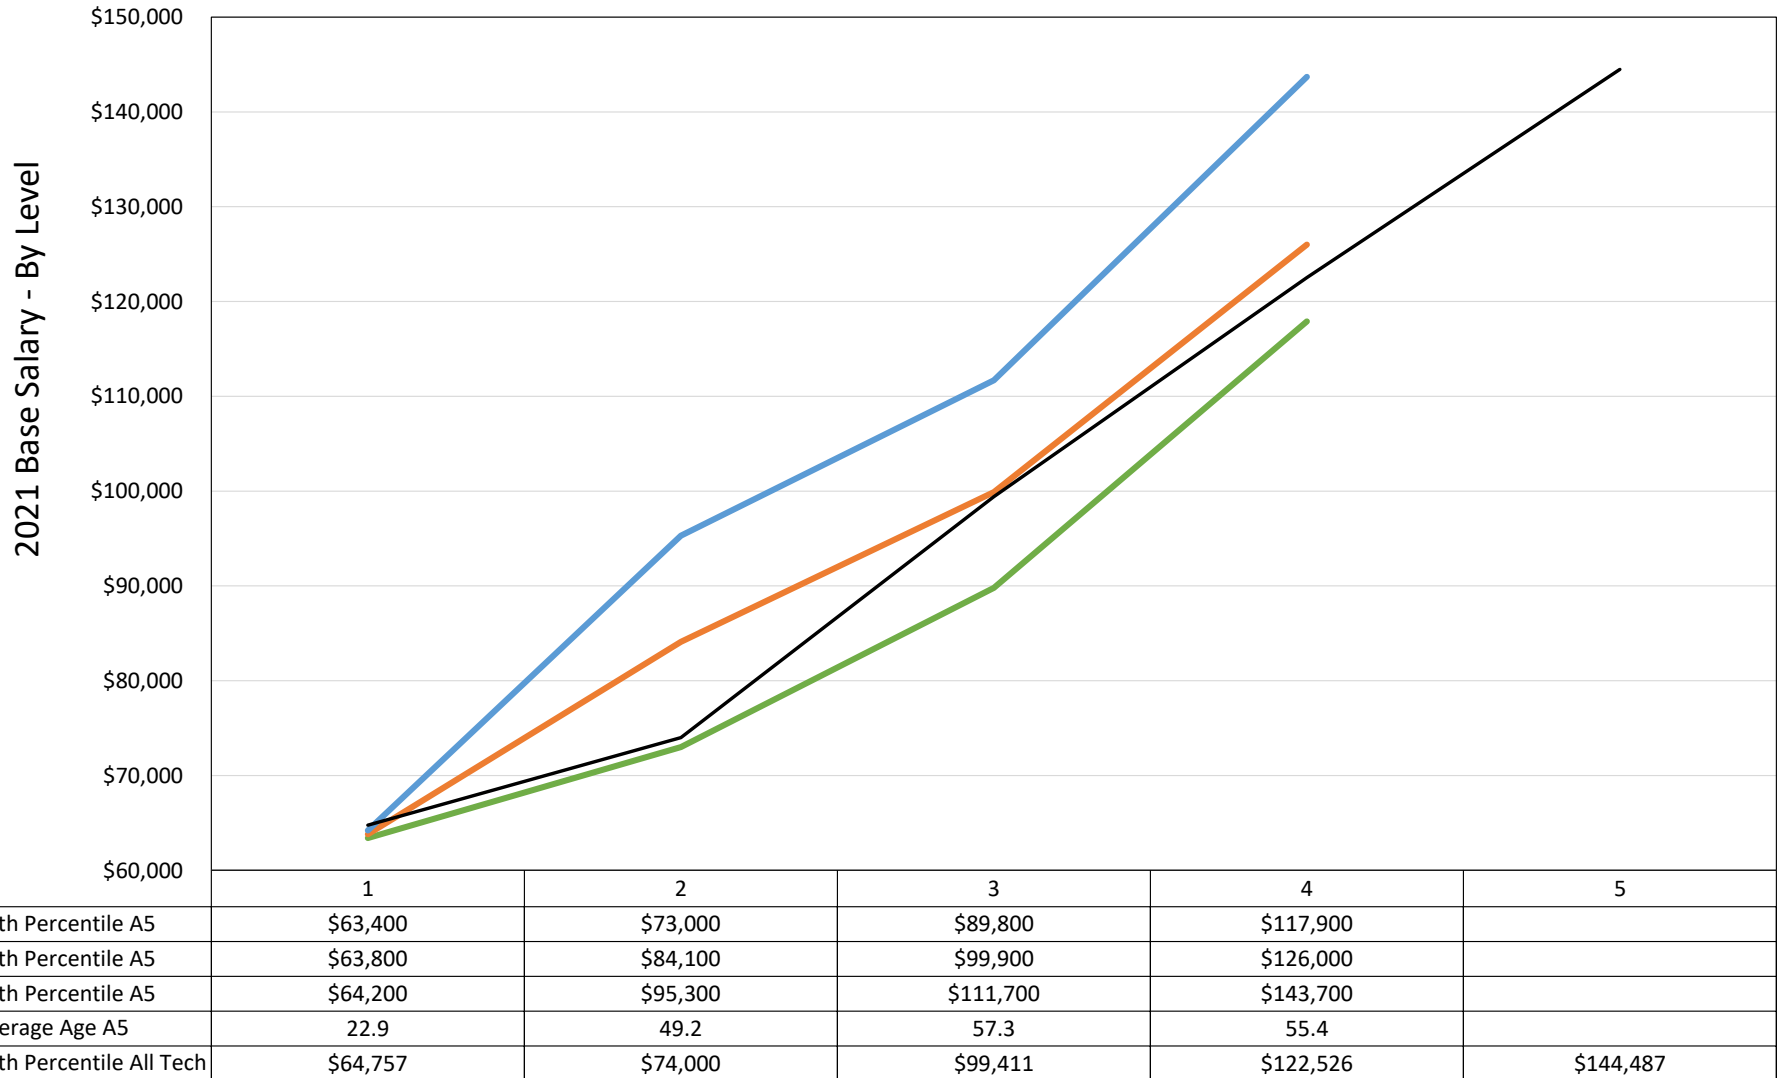

## A5 - System Support Tech Specialist

Chart 45 - A5 - System Support Tech Specialist