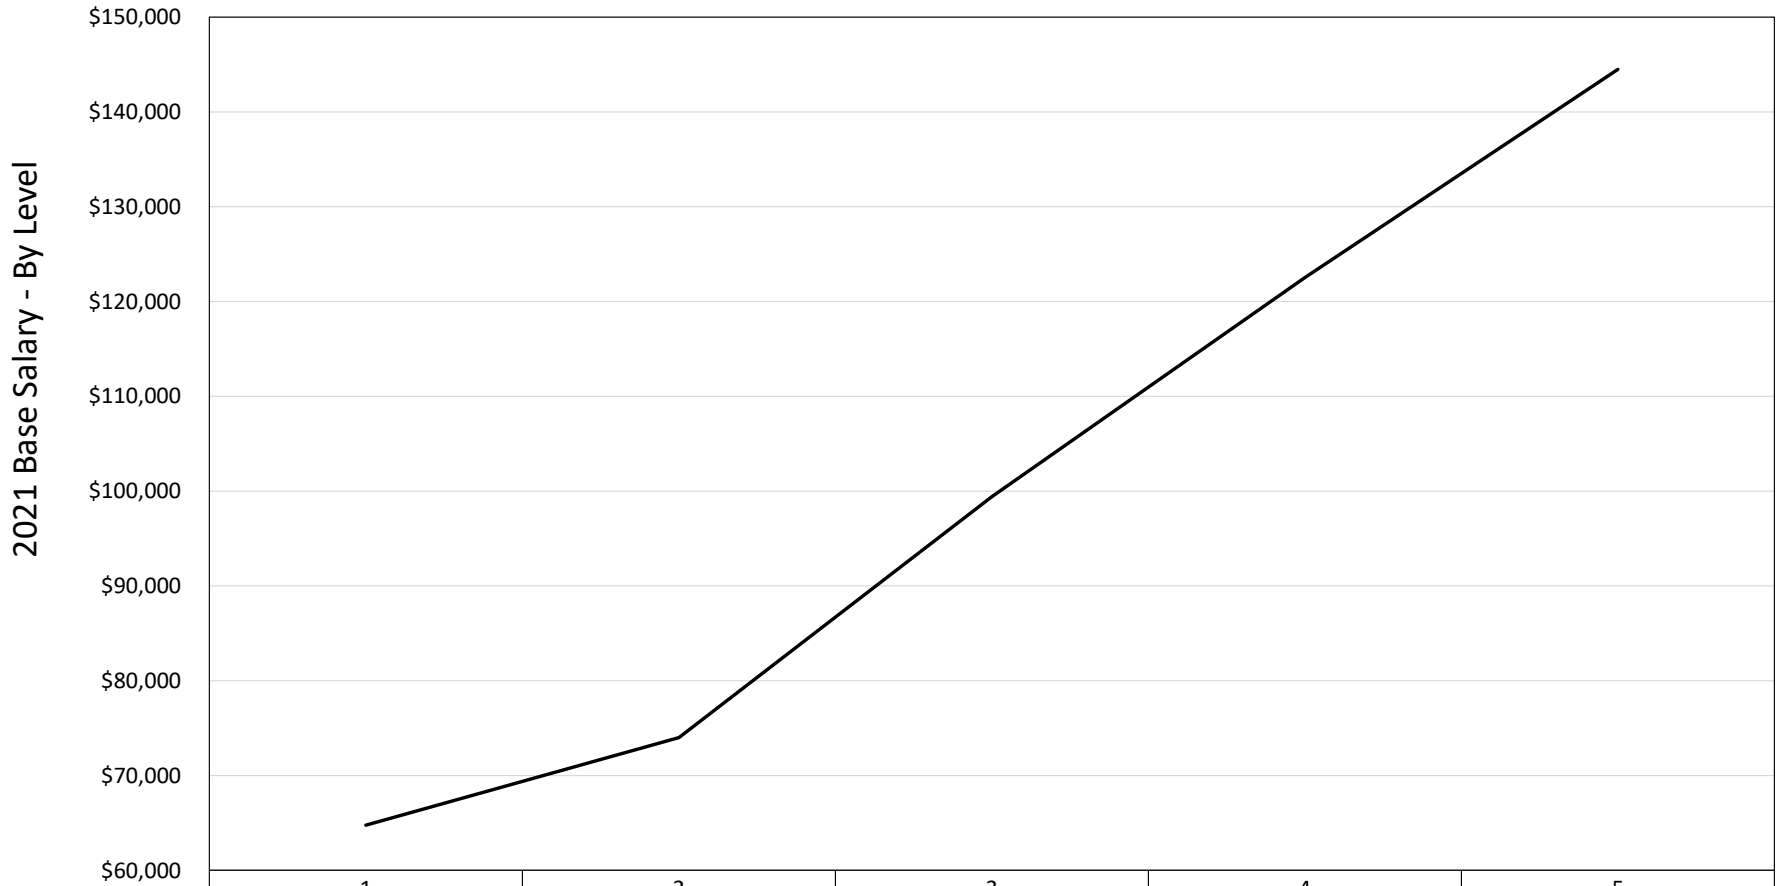

SD - Flight Analyst

	1	2	3	4	5
10th Percentile SD				\$122,100	
50th Percentile SD				\$126,800	
90th Percentile SD				\$140,900	
Average Age SD				52.8	
50th Percentile All Tech	\$64,757	\$74,000	\$99,411	\$122,526	\$144,487

Chart 44 - SD - Flight Analyst