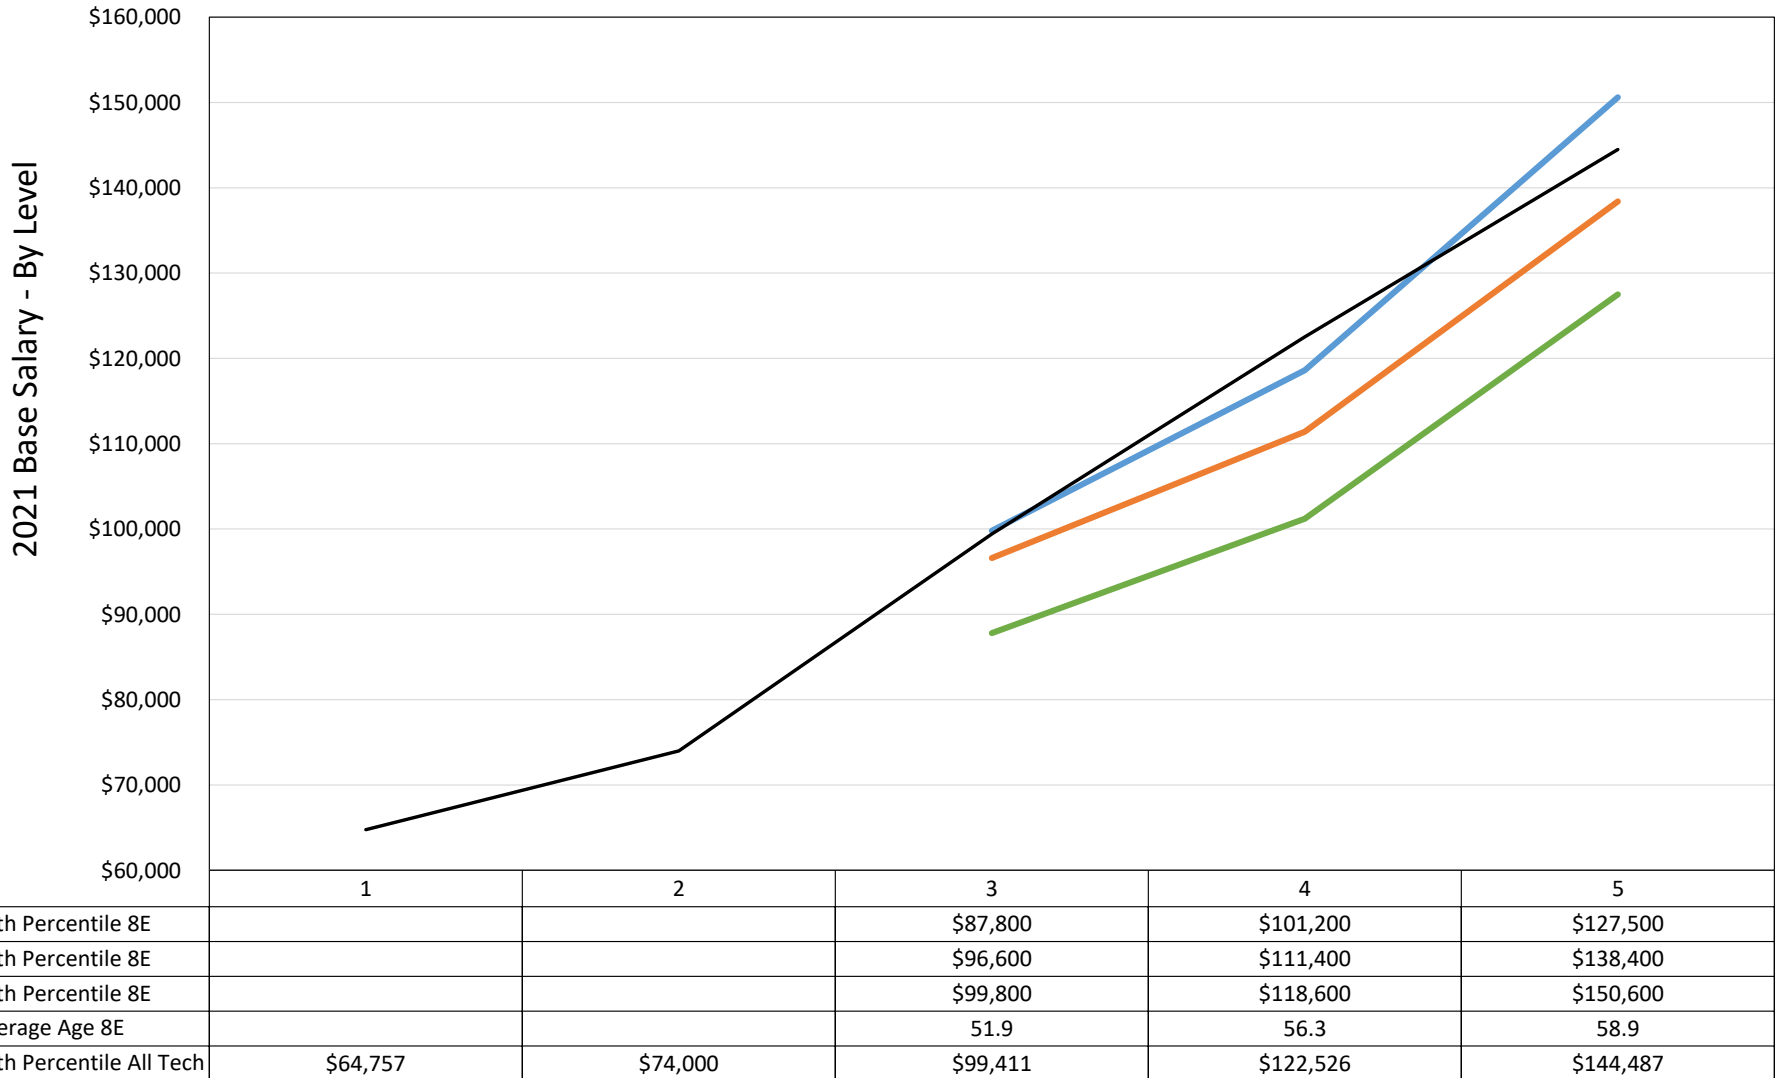

8E - Systems Engineering Technician

Chart 43 - 8E - Systems Engineering Technician