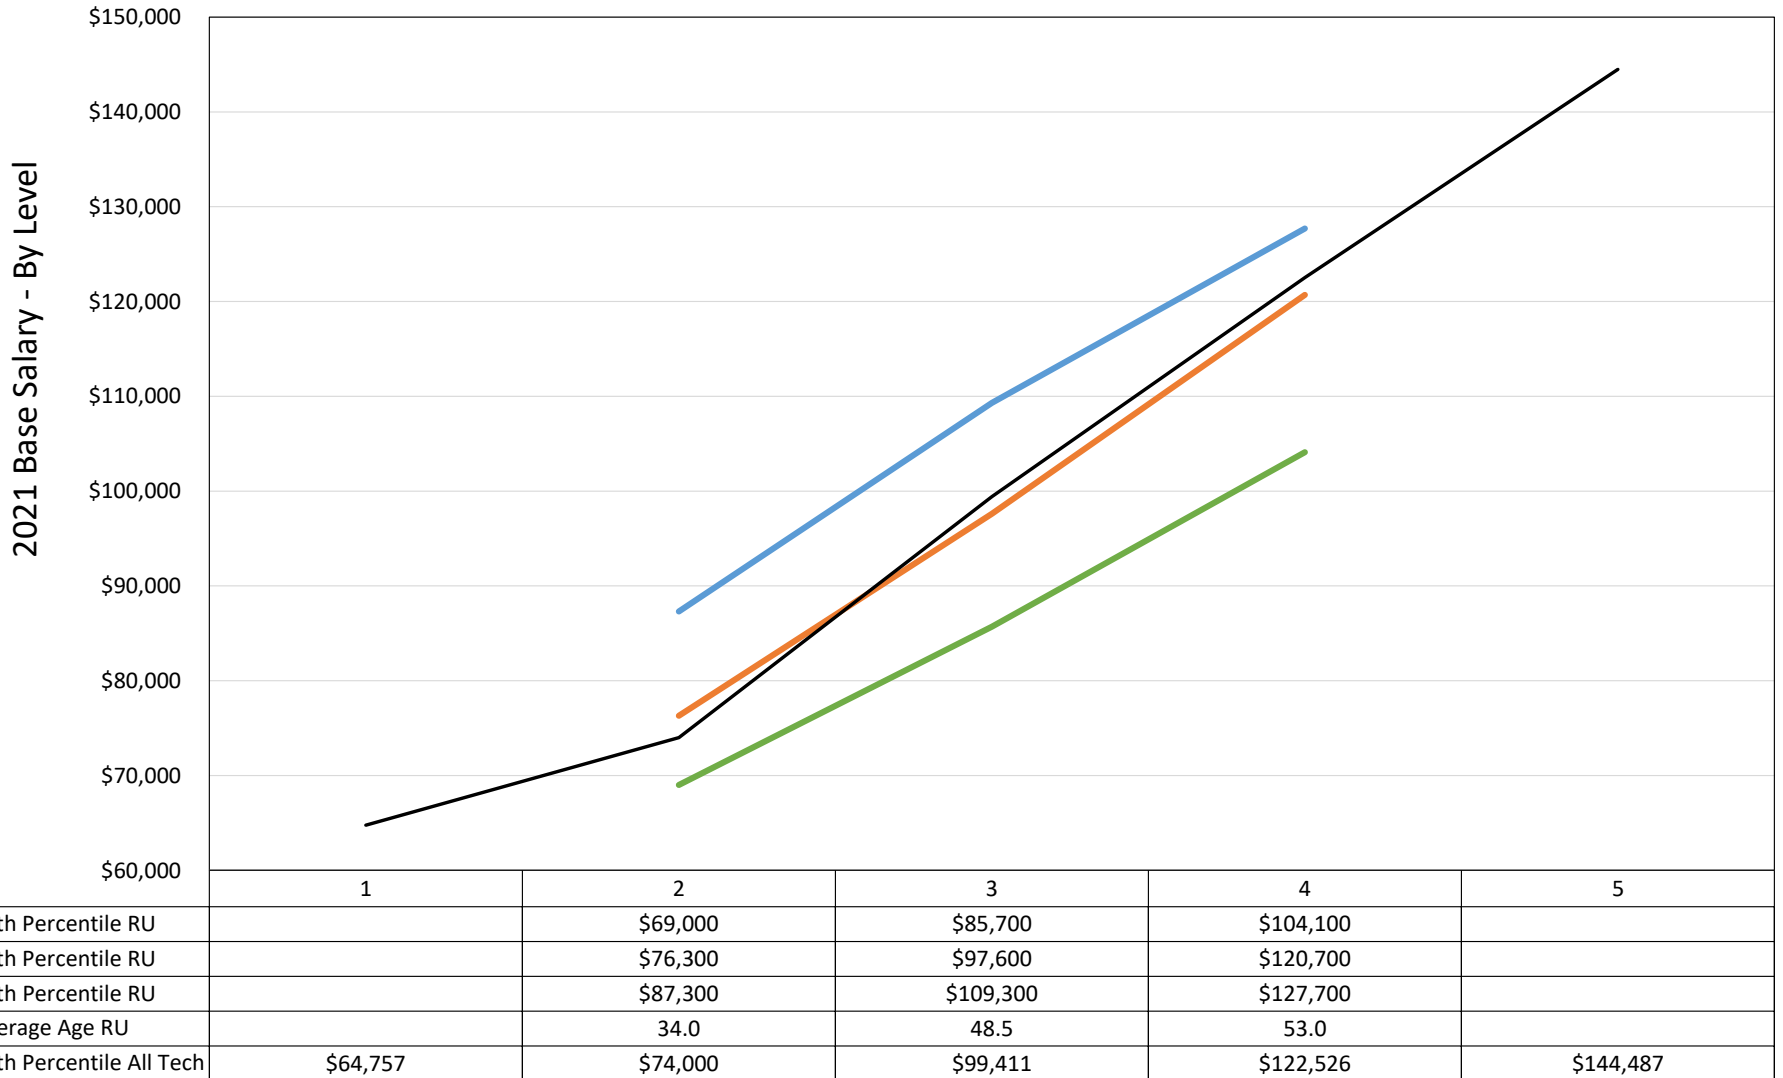

RU - Manufacturing Change Management Specialist

Chart 40 - RU - Manufacturing Change Management Specialist