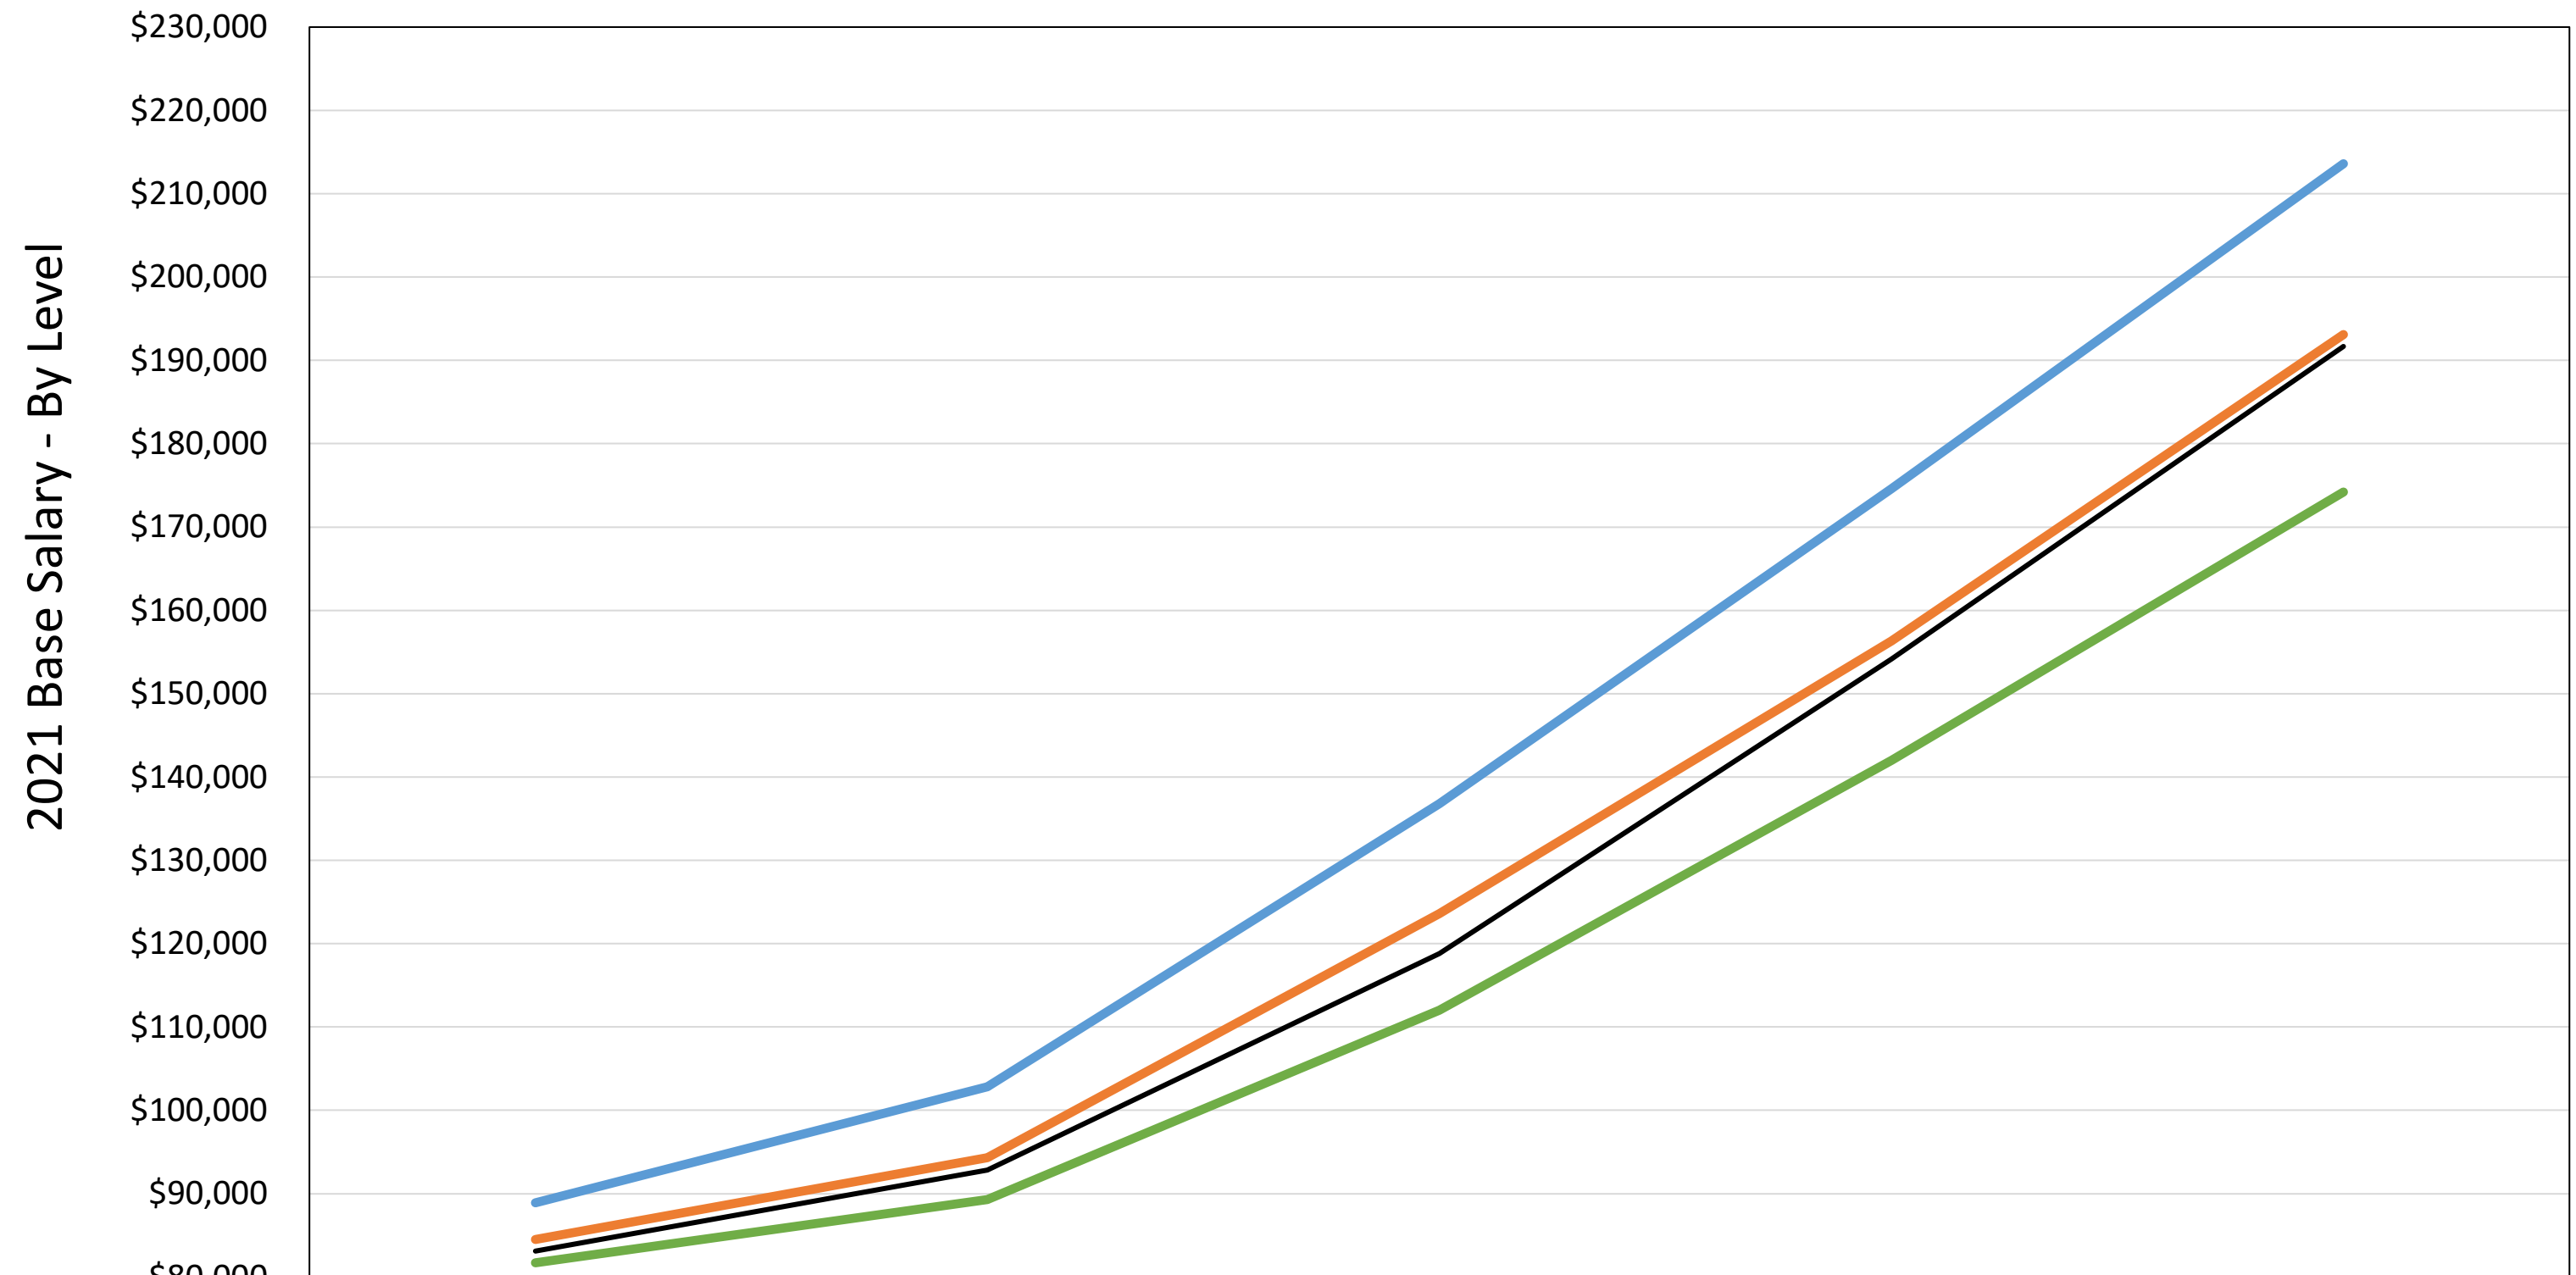

1B - EE Sys Design Engineer

	1	2	3	4	5
10th Percentile 1B	\$81,700	\$89,300	\$112,000	\$142,000	\$174,200
50th Percentile 1B	\$84,500	\$94,300	\$123,600	\$156,300	\$193,100
90th Percentile 1B	\$88,900	\$102,800	\$136,800	\$174,600	\$213,600
Average Age 1B	26.4	29.1	40.5	49.0	56.0
50th Percentile All Prof	\$83,106	\$92,814	\$118,834	\$154,160	\$191,672

Chart 4 - 1B - EE Sys Design Engineer

Salary Data from March 2021