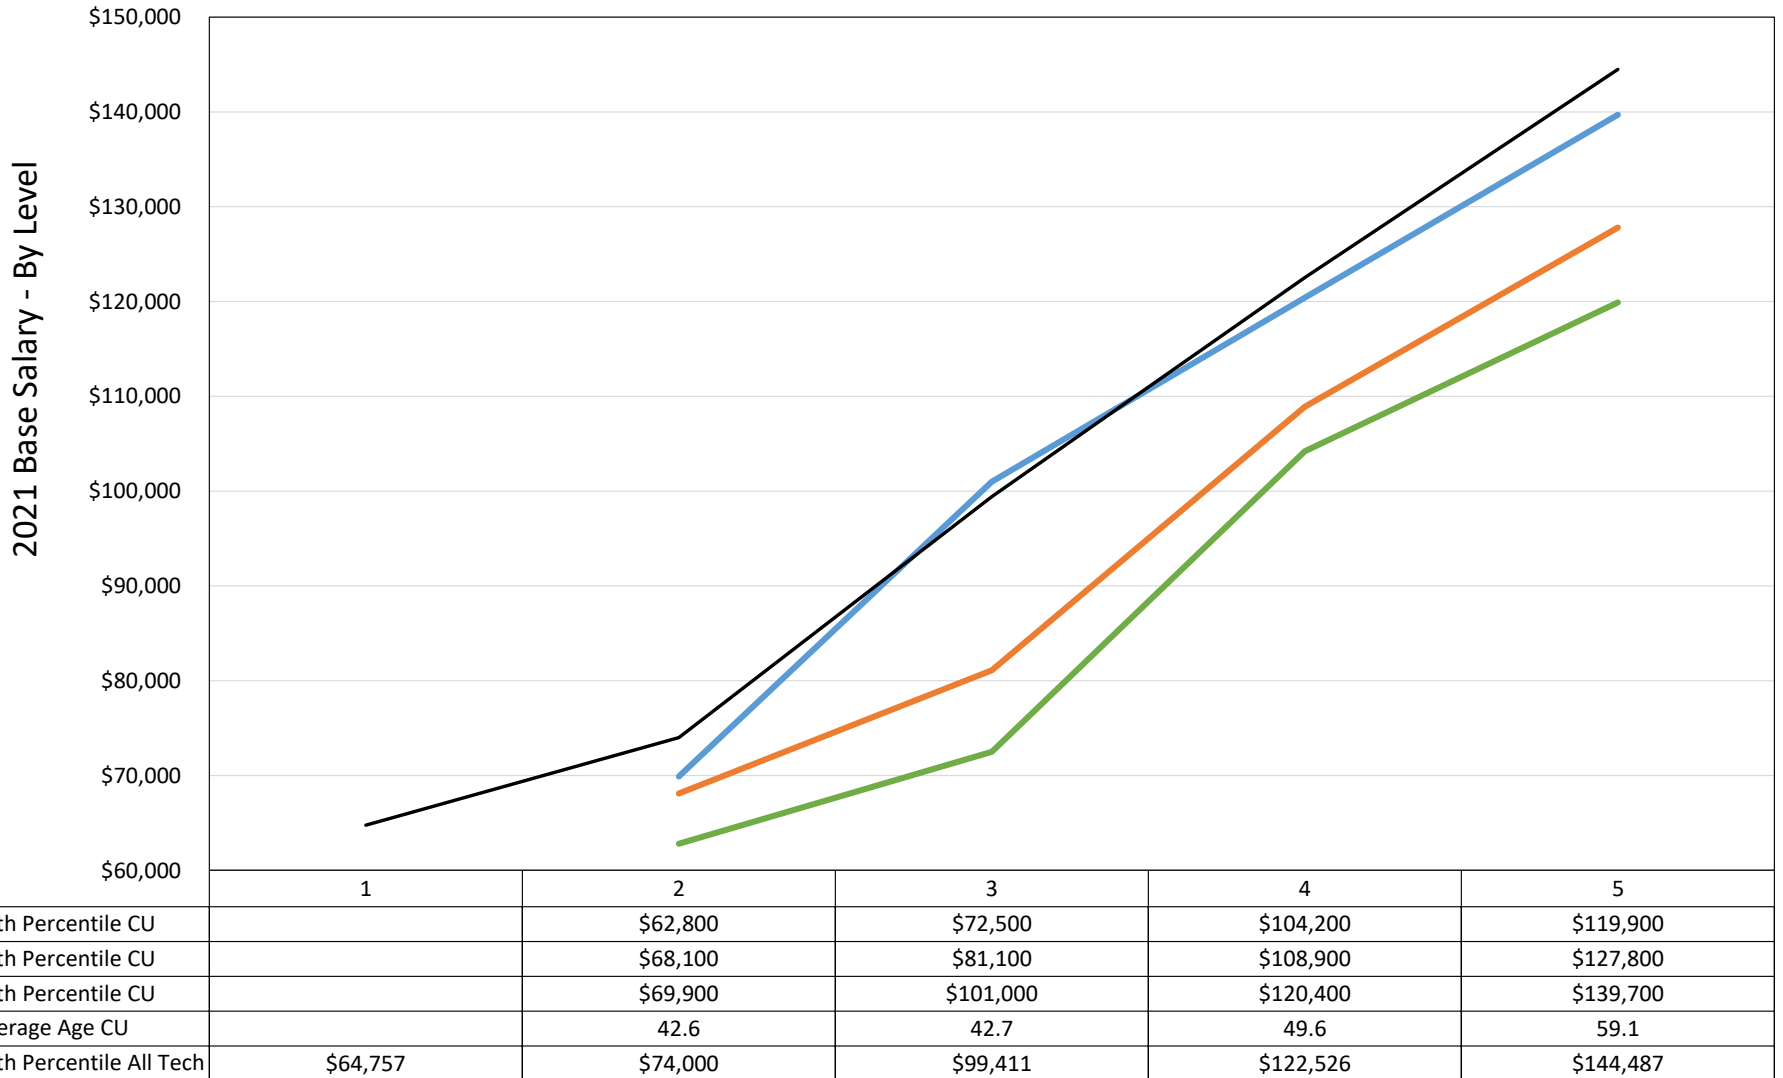

## CU - NDT Quality Test Specialist

Chart 39 - CU - NDT Quality Test Specialist