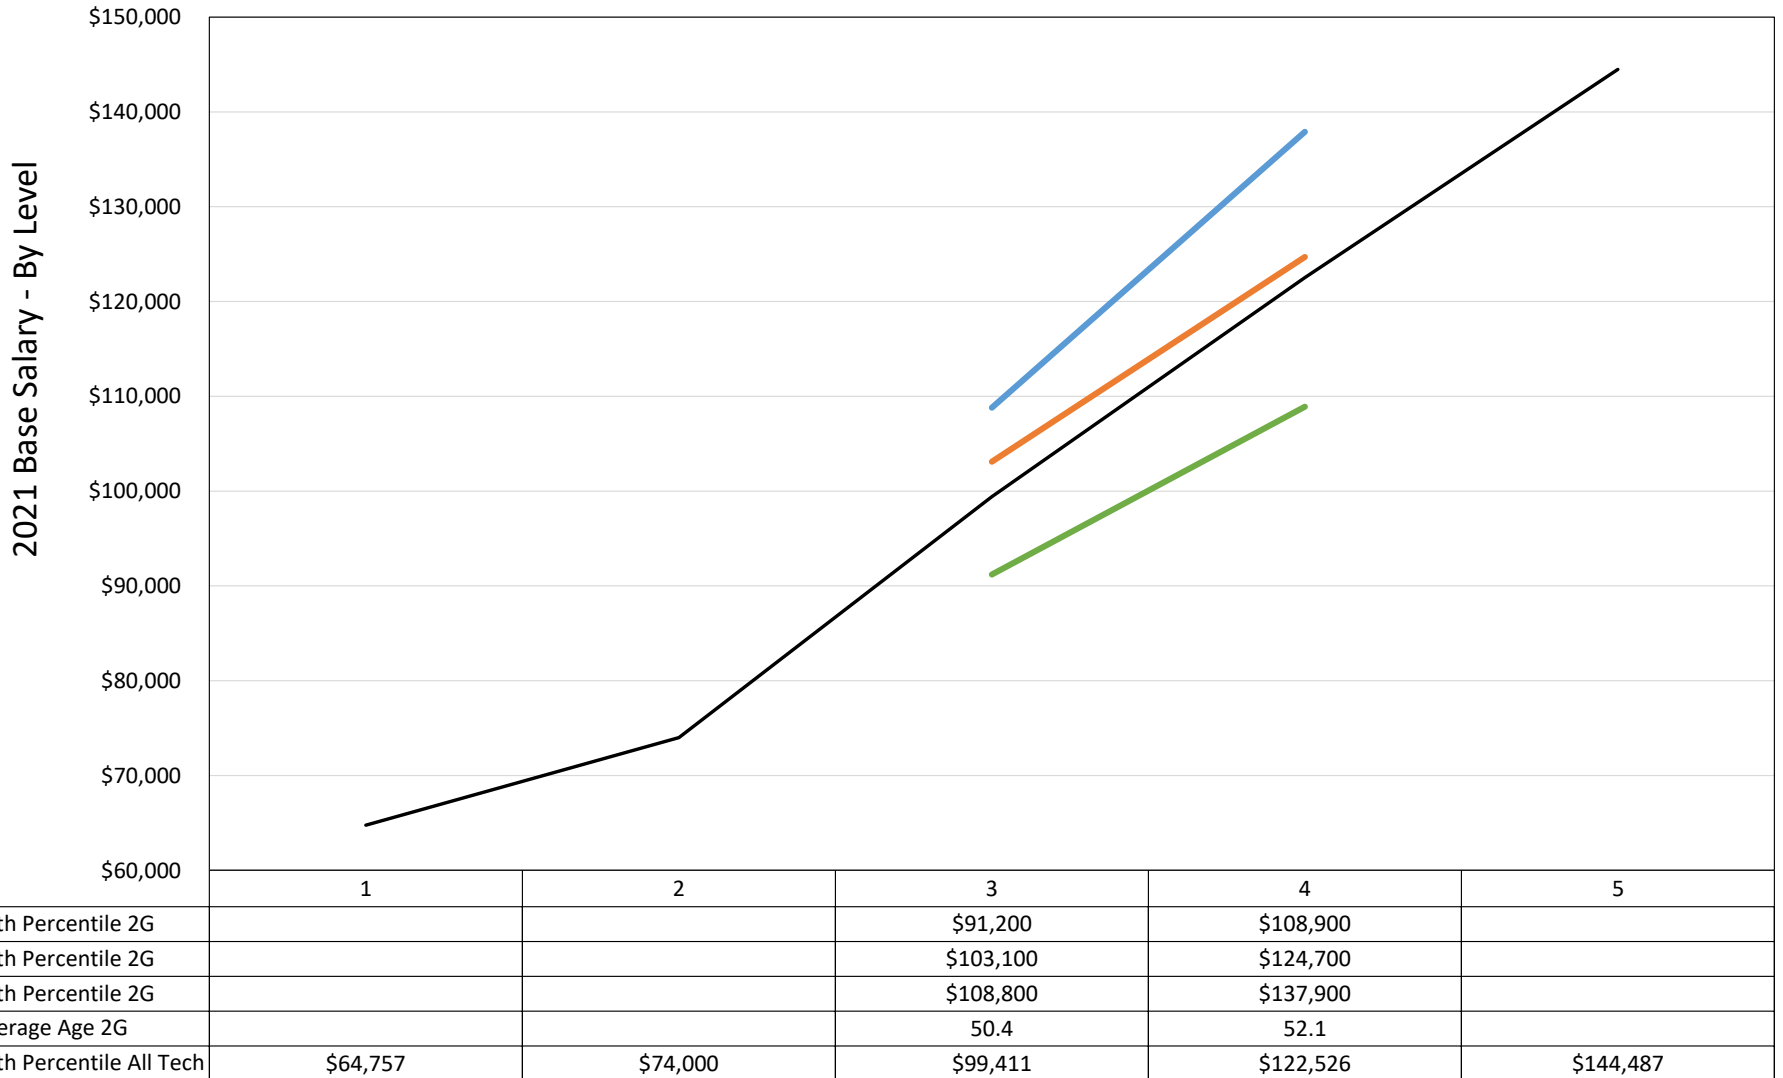

2G - Product Data Mgmt Support

Chart 38 - 2G - Product Data Mgmt Support