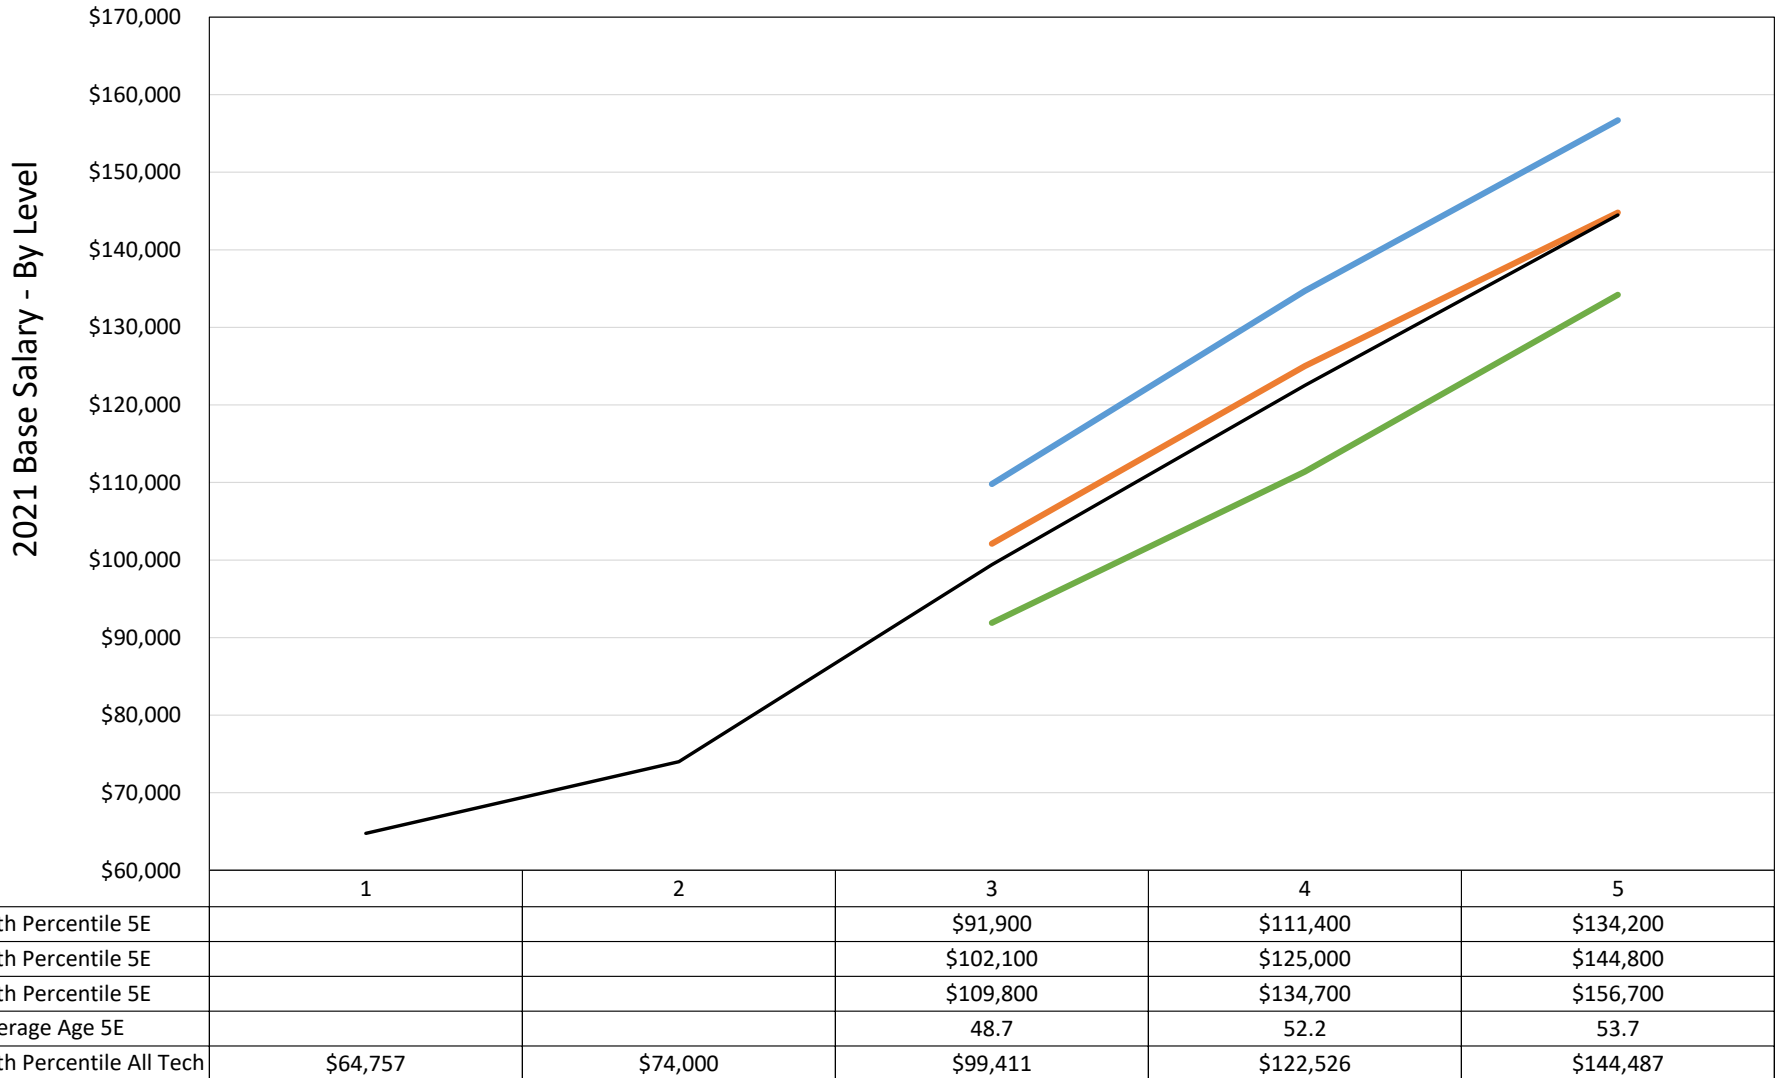

5E - Technical Design

Chart 30 - 5E - Technical Design