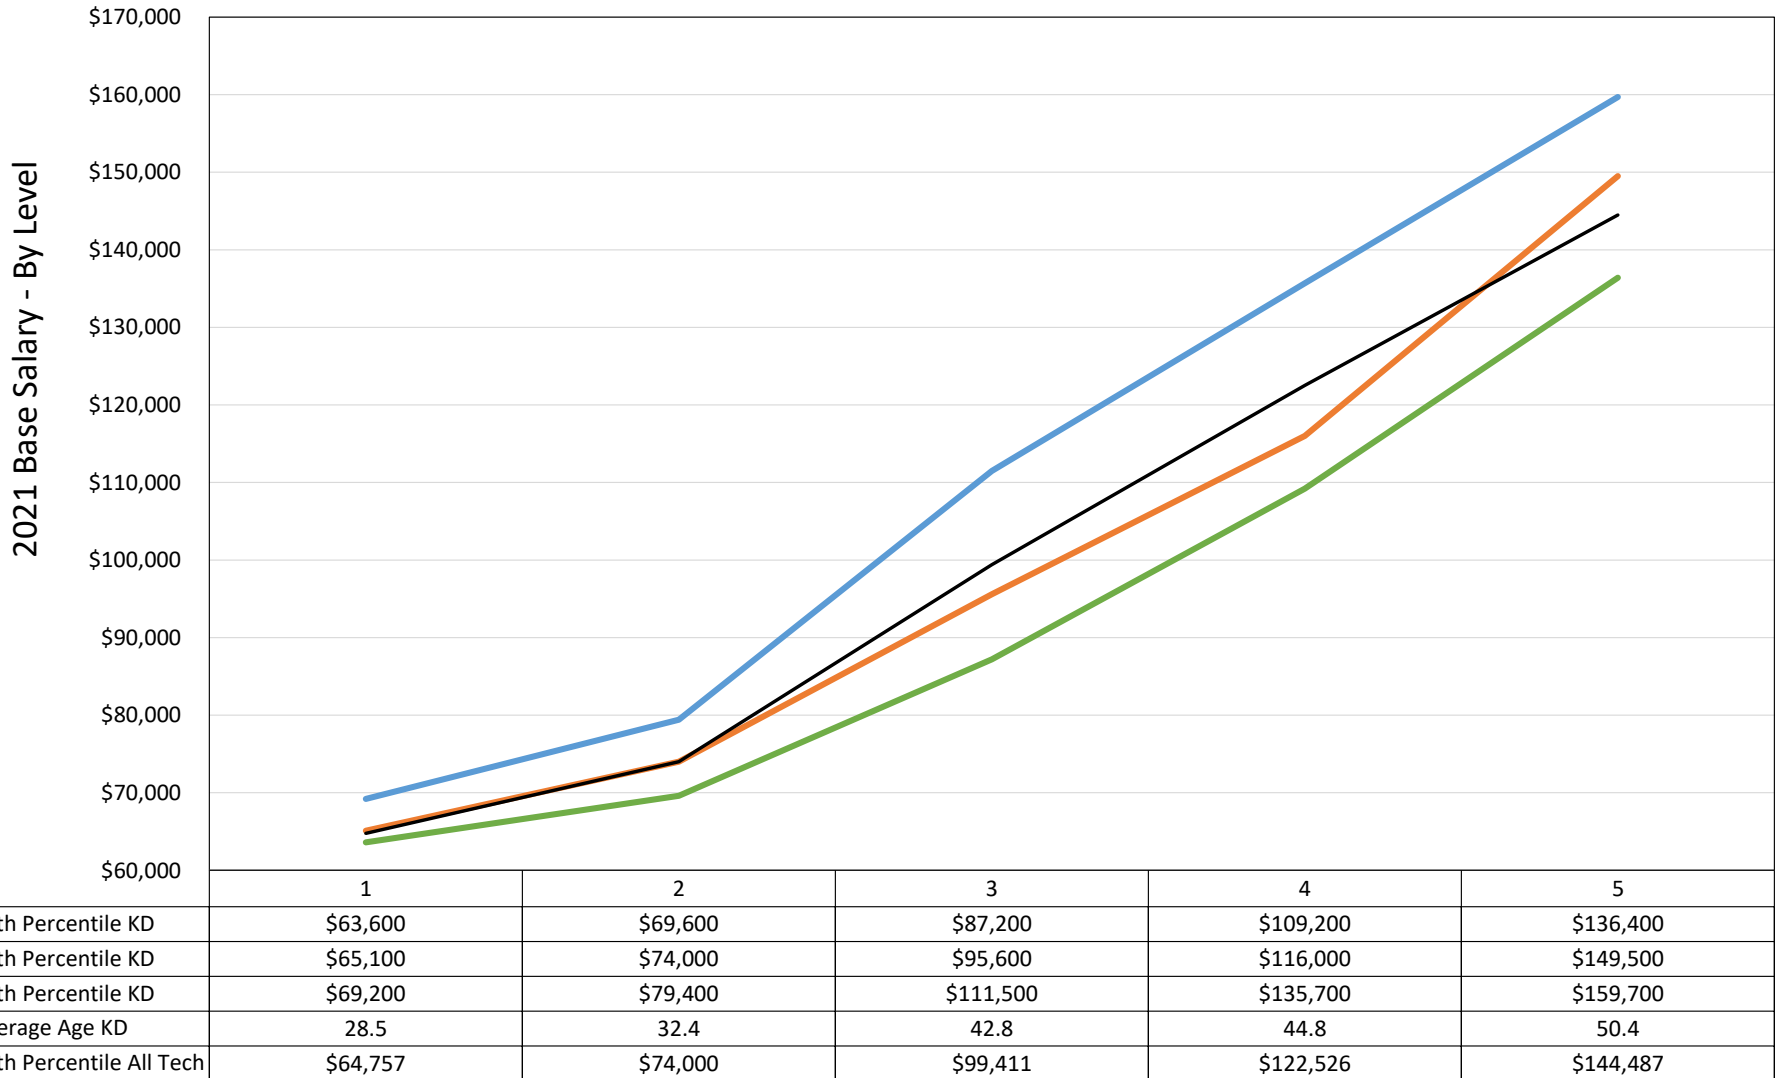

## KD - Methods Process Analyst

Chart 29 - KD - Methods Process Analyst