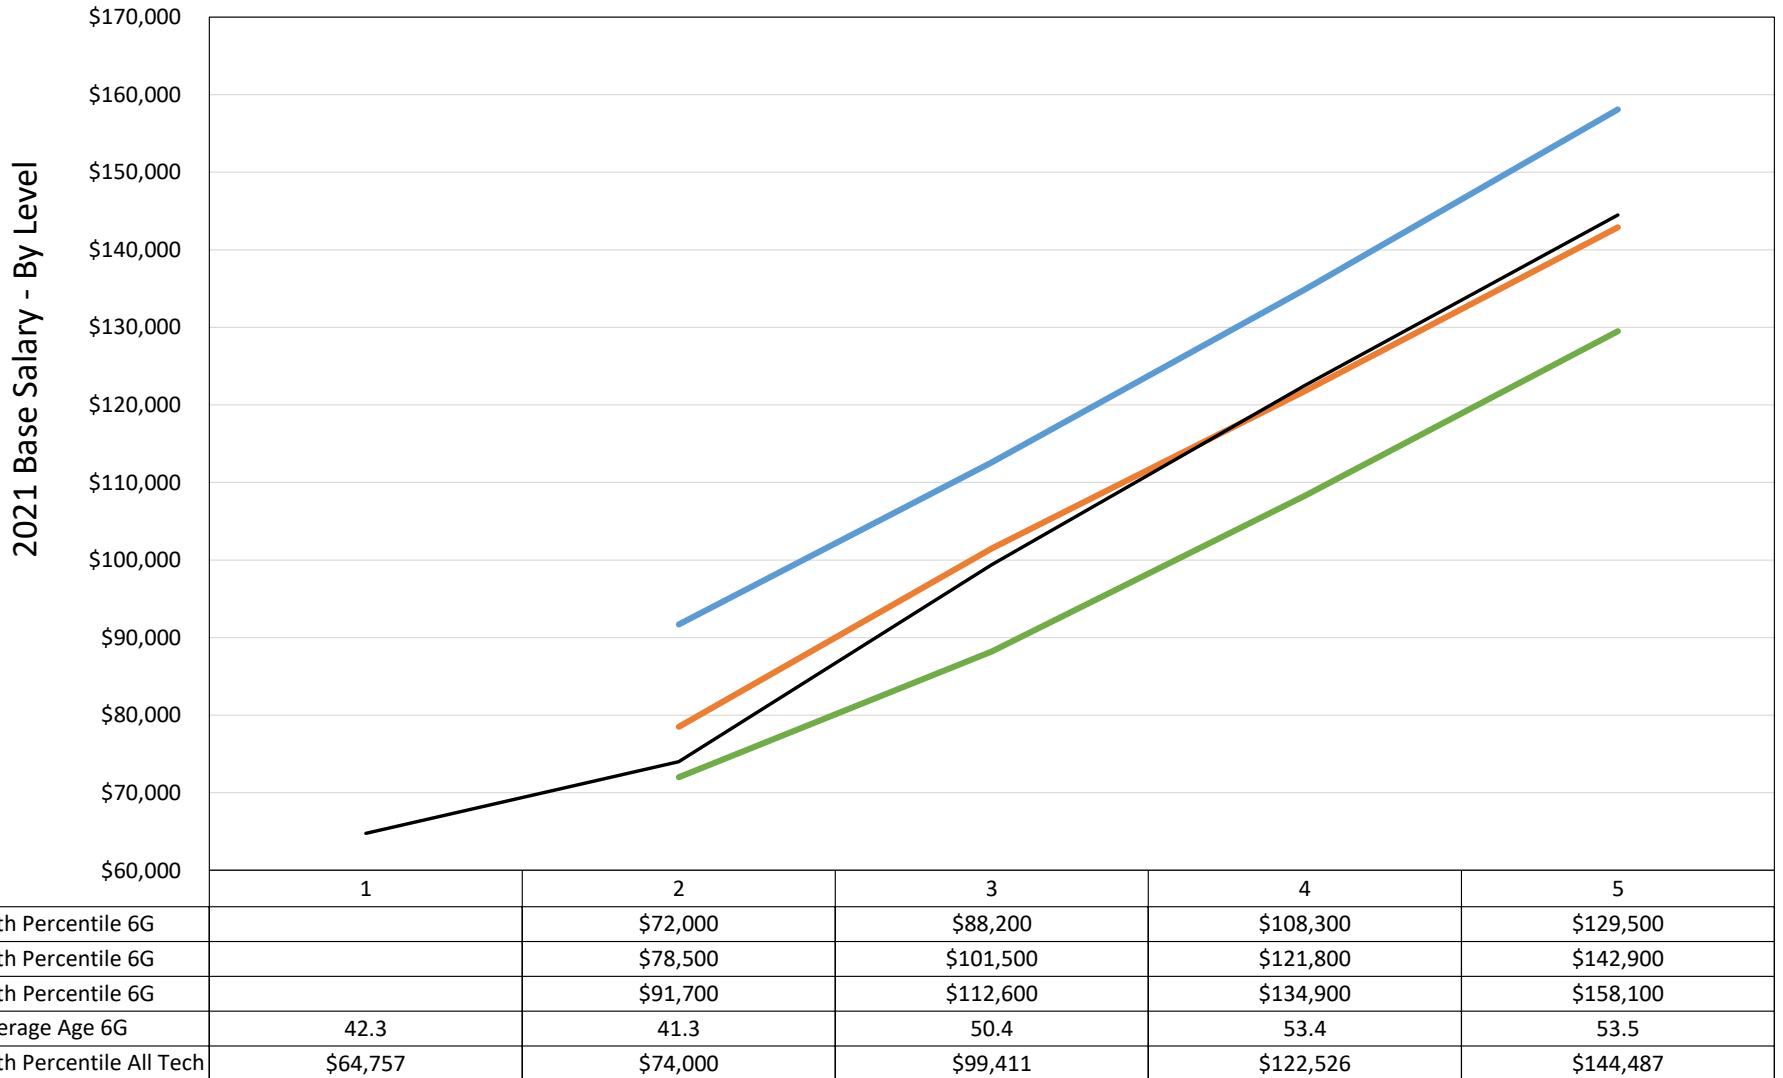

6G - Manufacturing Planner

Chart 28 - 6G - Manufacturing Planner