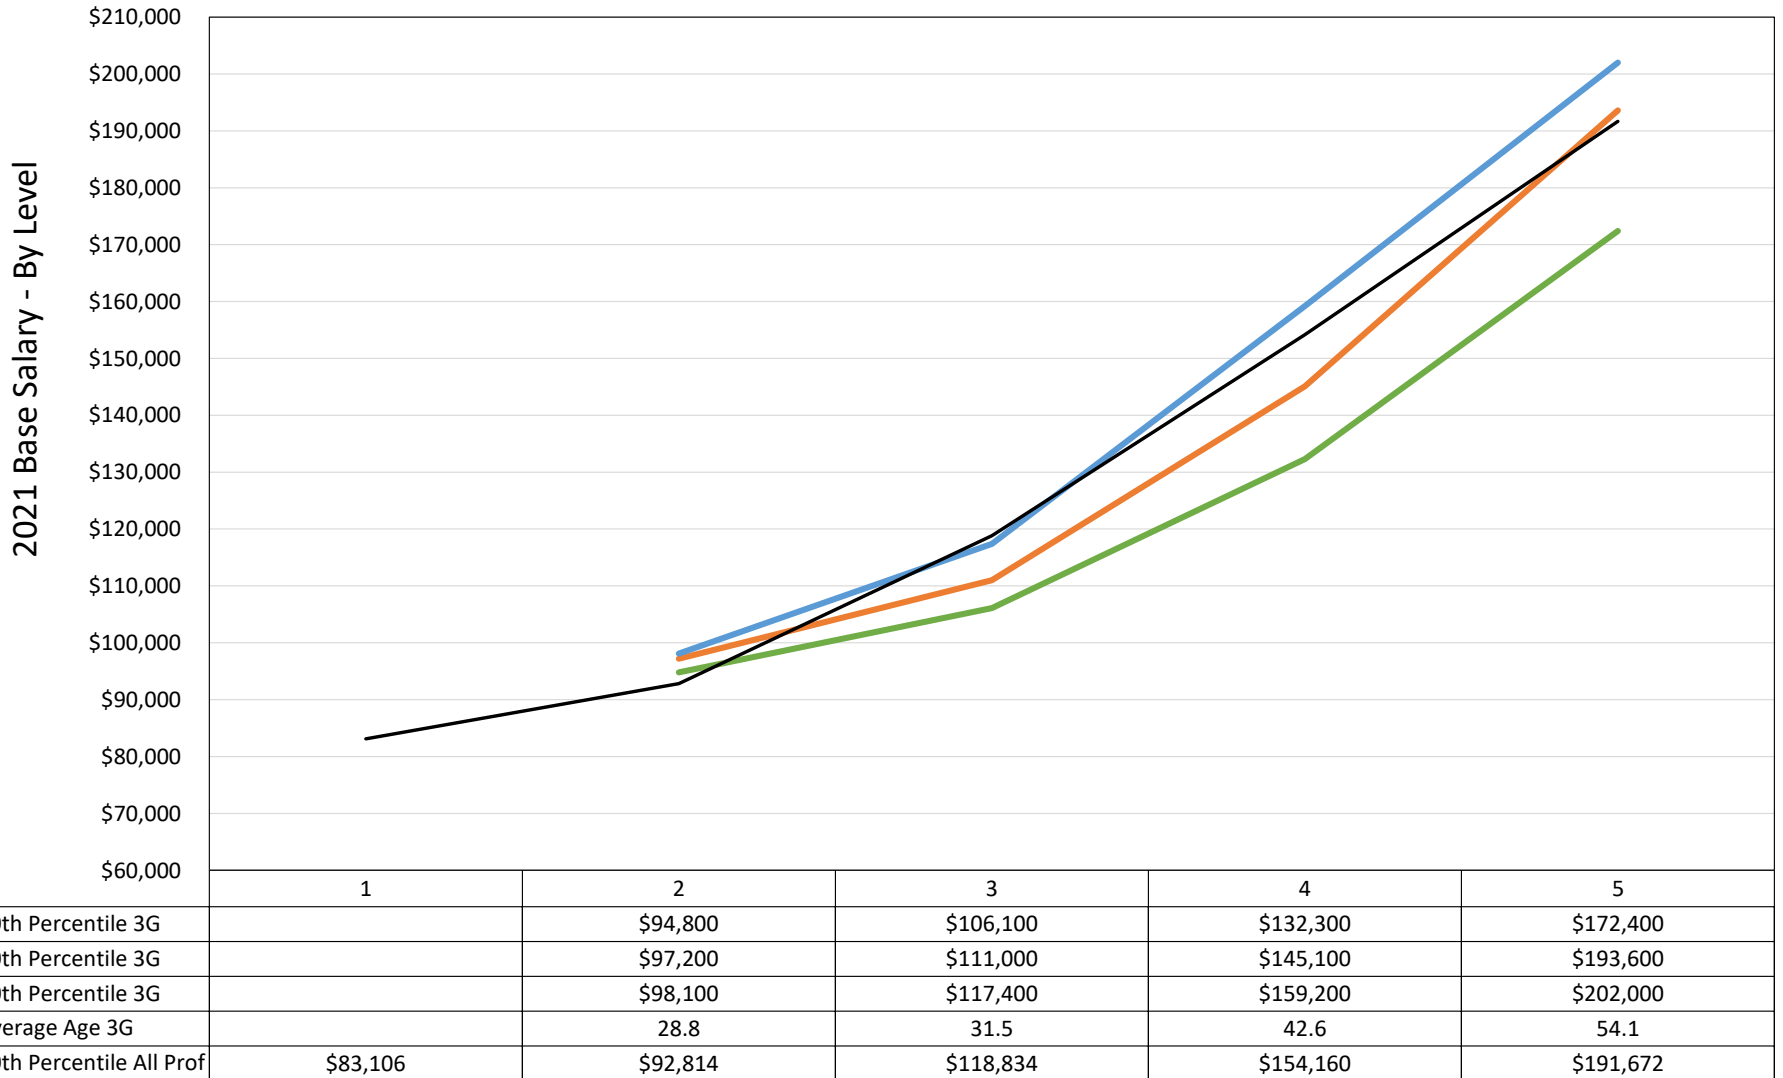

3G - Configuration Design Engineer

Chart 27 - 3G - Configuration Design Engineer