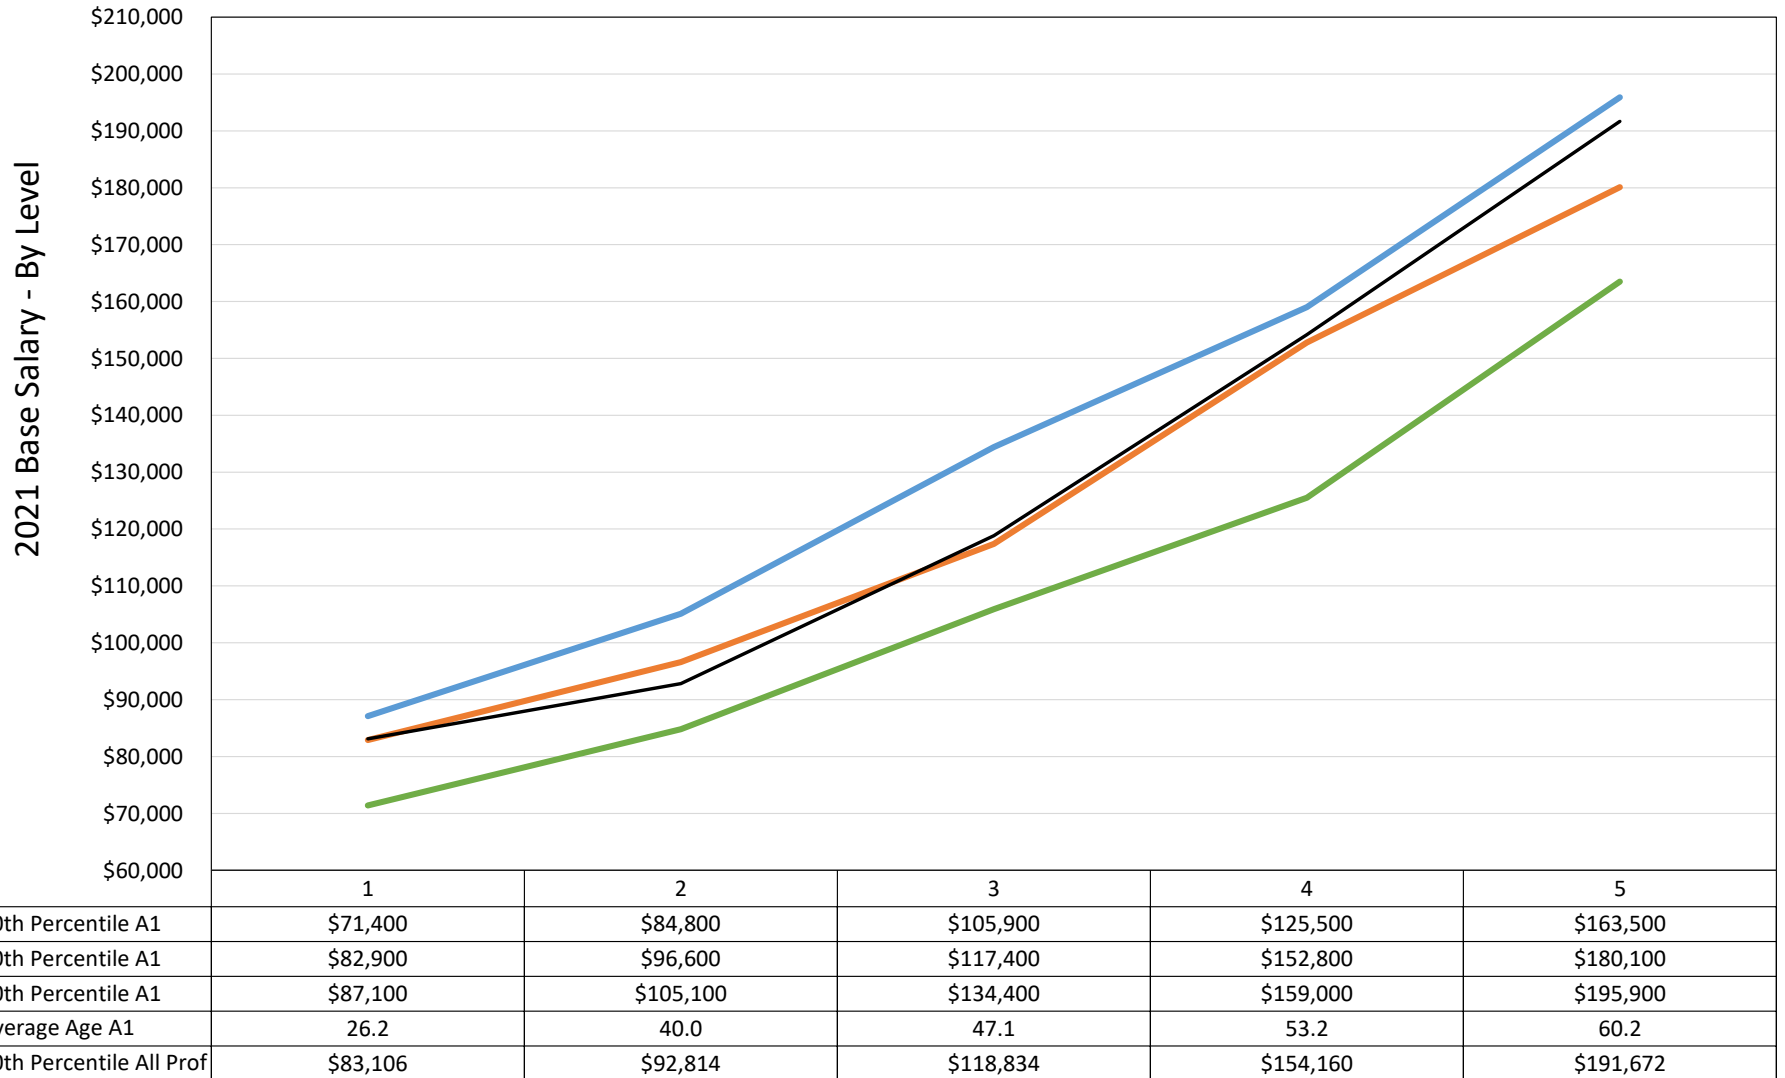

A1 - System Support Engineer

Chart 25 - A1 - System Support Engineer

Salary Data from March 2021