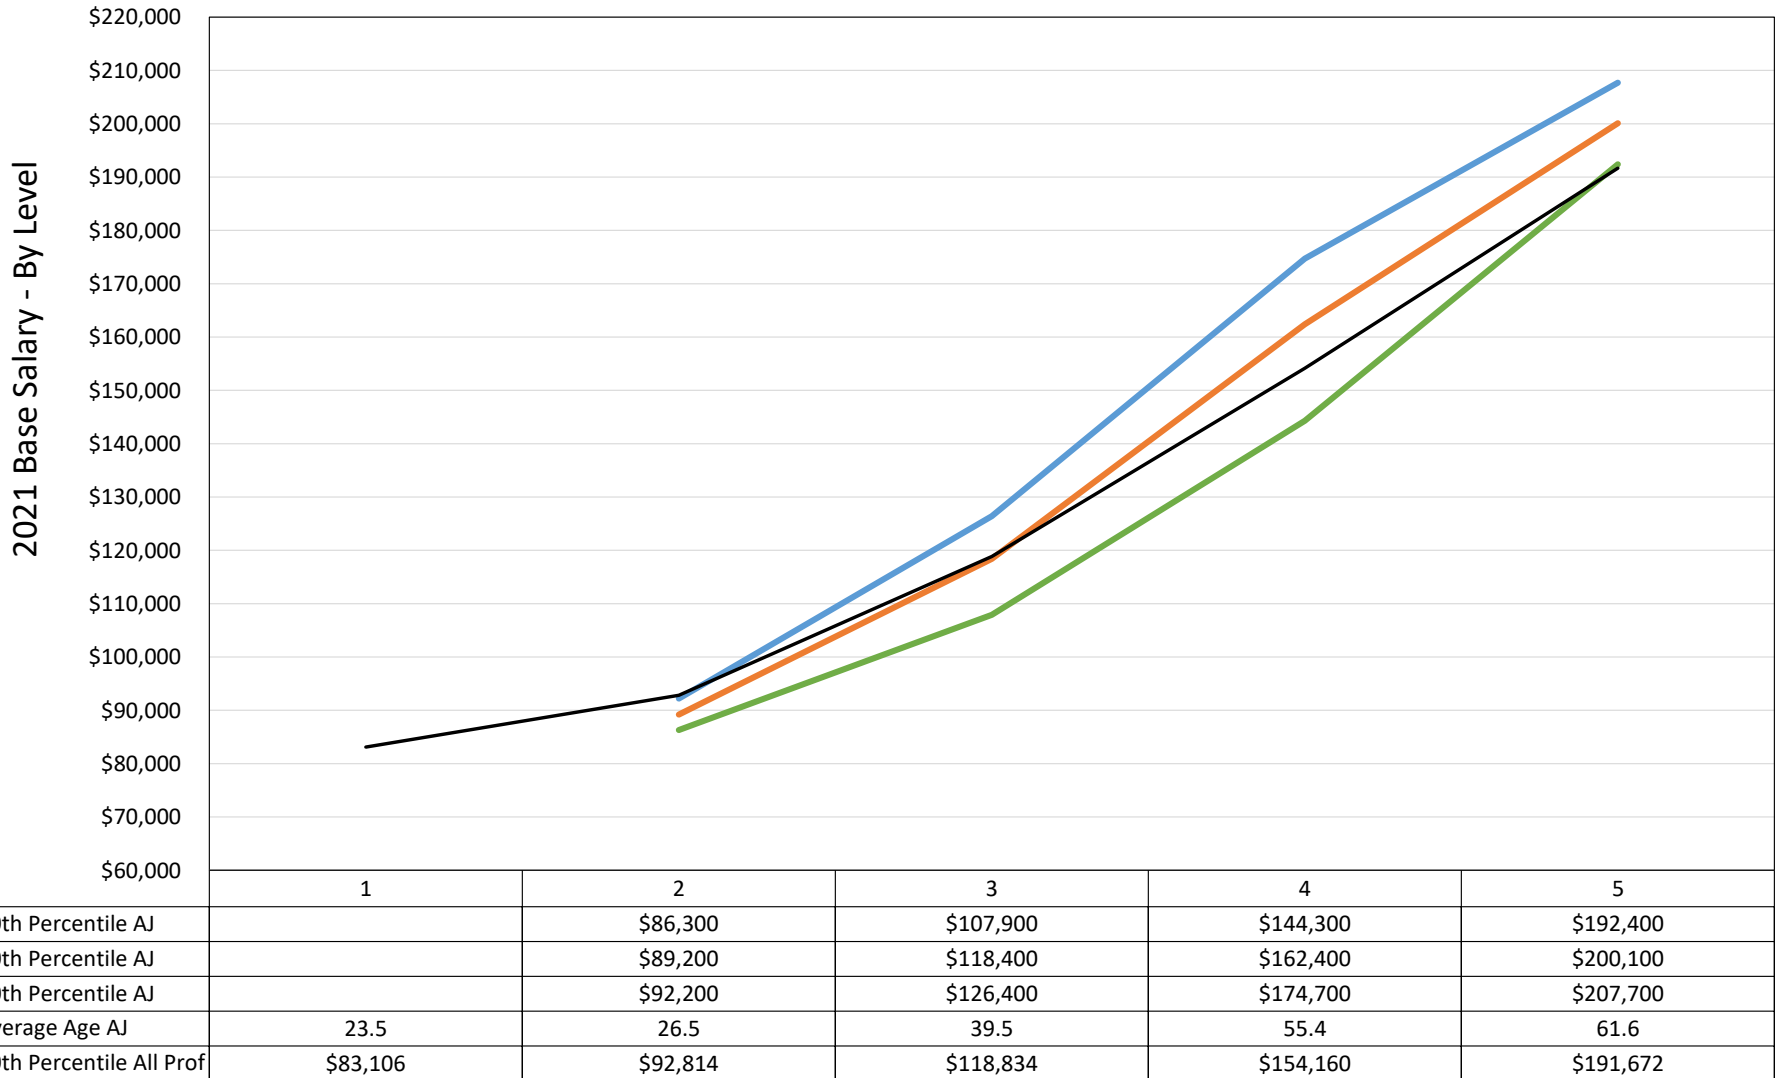

AJ - Facilities Plant Engineer

Chart 24 - AJ - Facilities Plant Engineer