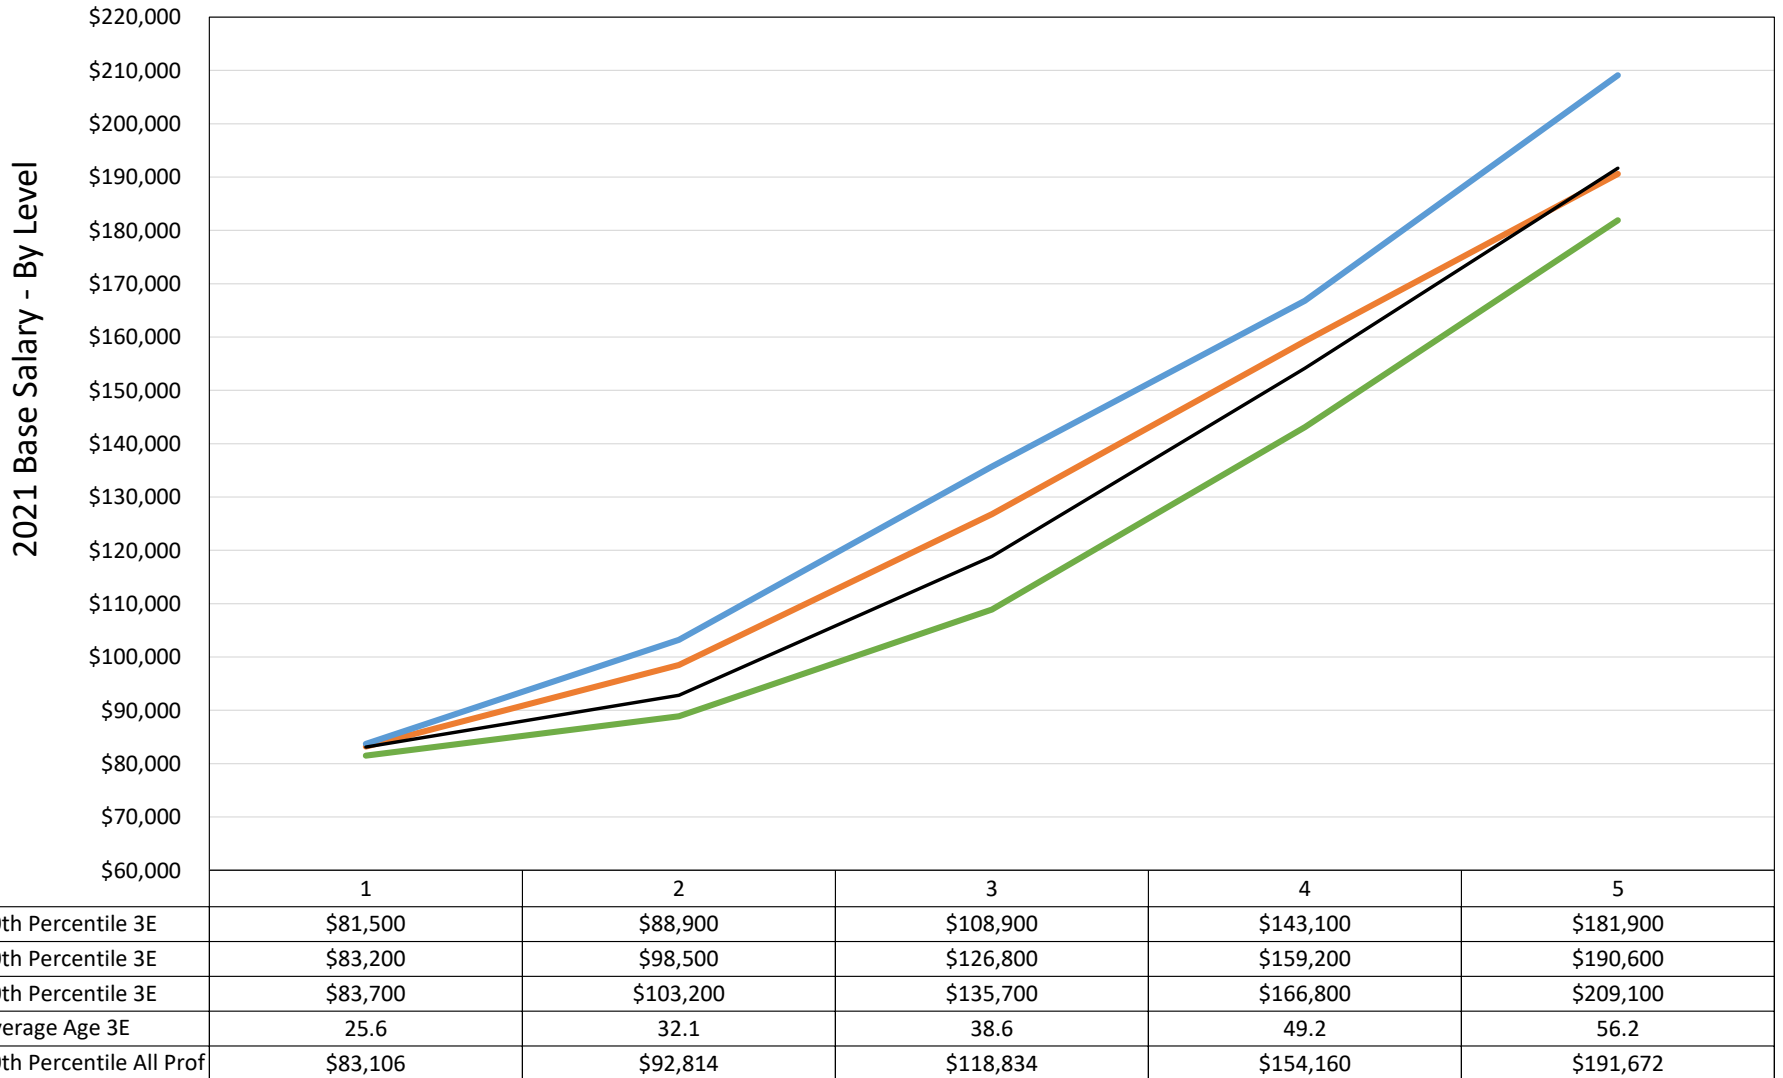

3E - Weight & Mass Properties Engr

Chart 23 - 3E - Weight & Mass Properties Engr

Salary Data from March 2021