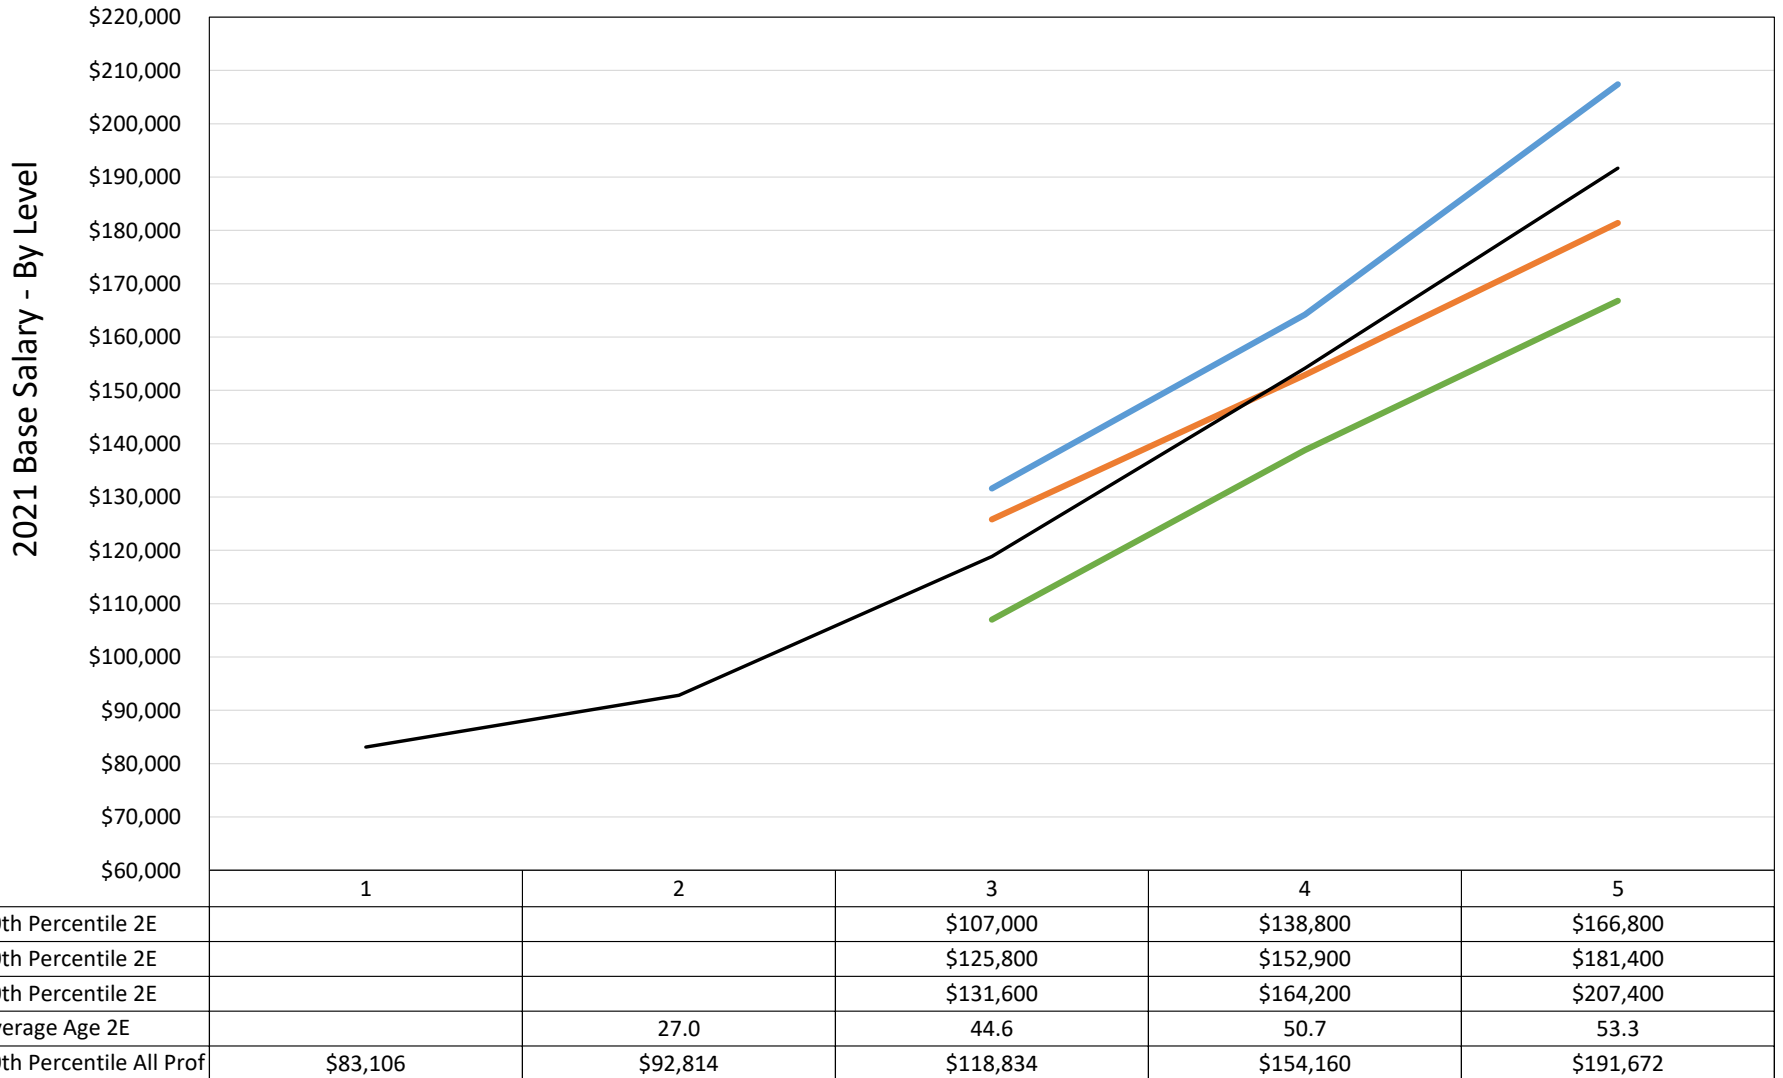

2E - Product Data Mgmt Engineer

Chart 20 - 2E - Product Data Mgmt Engineer

Salary Data from March 2021