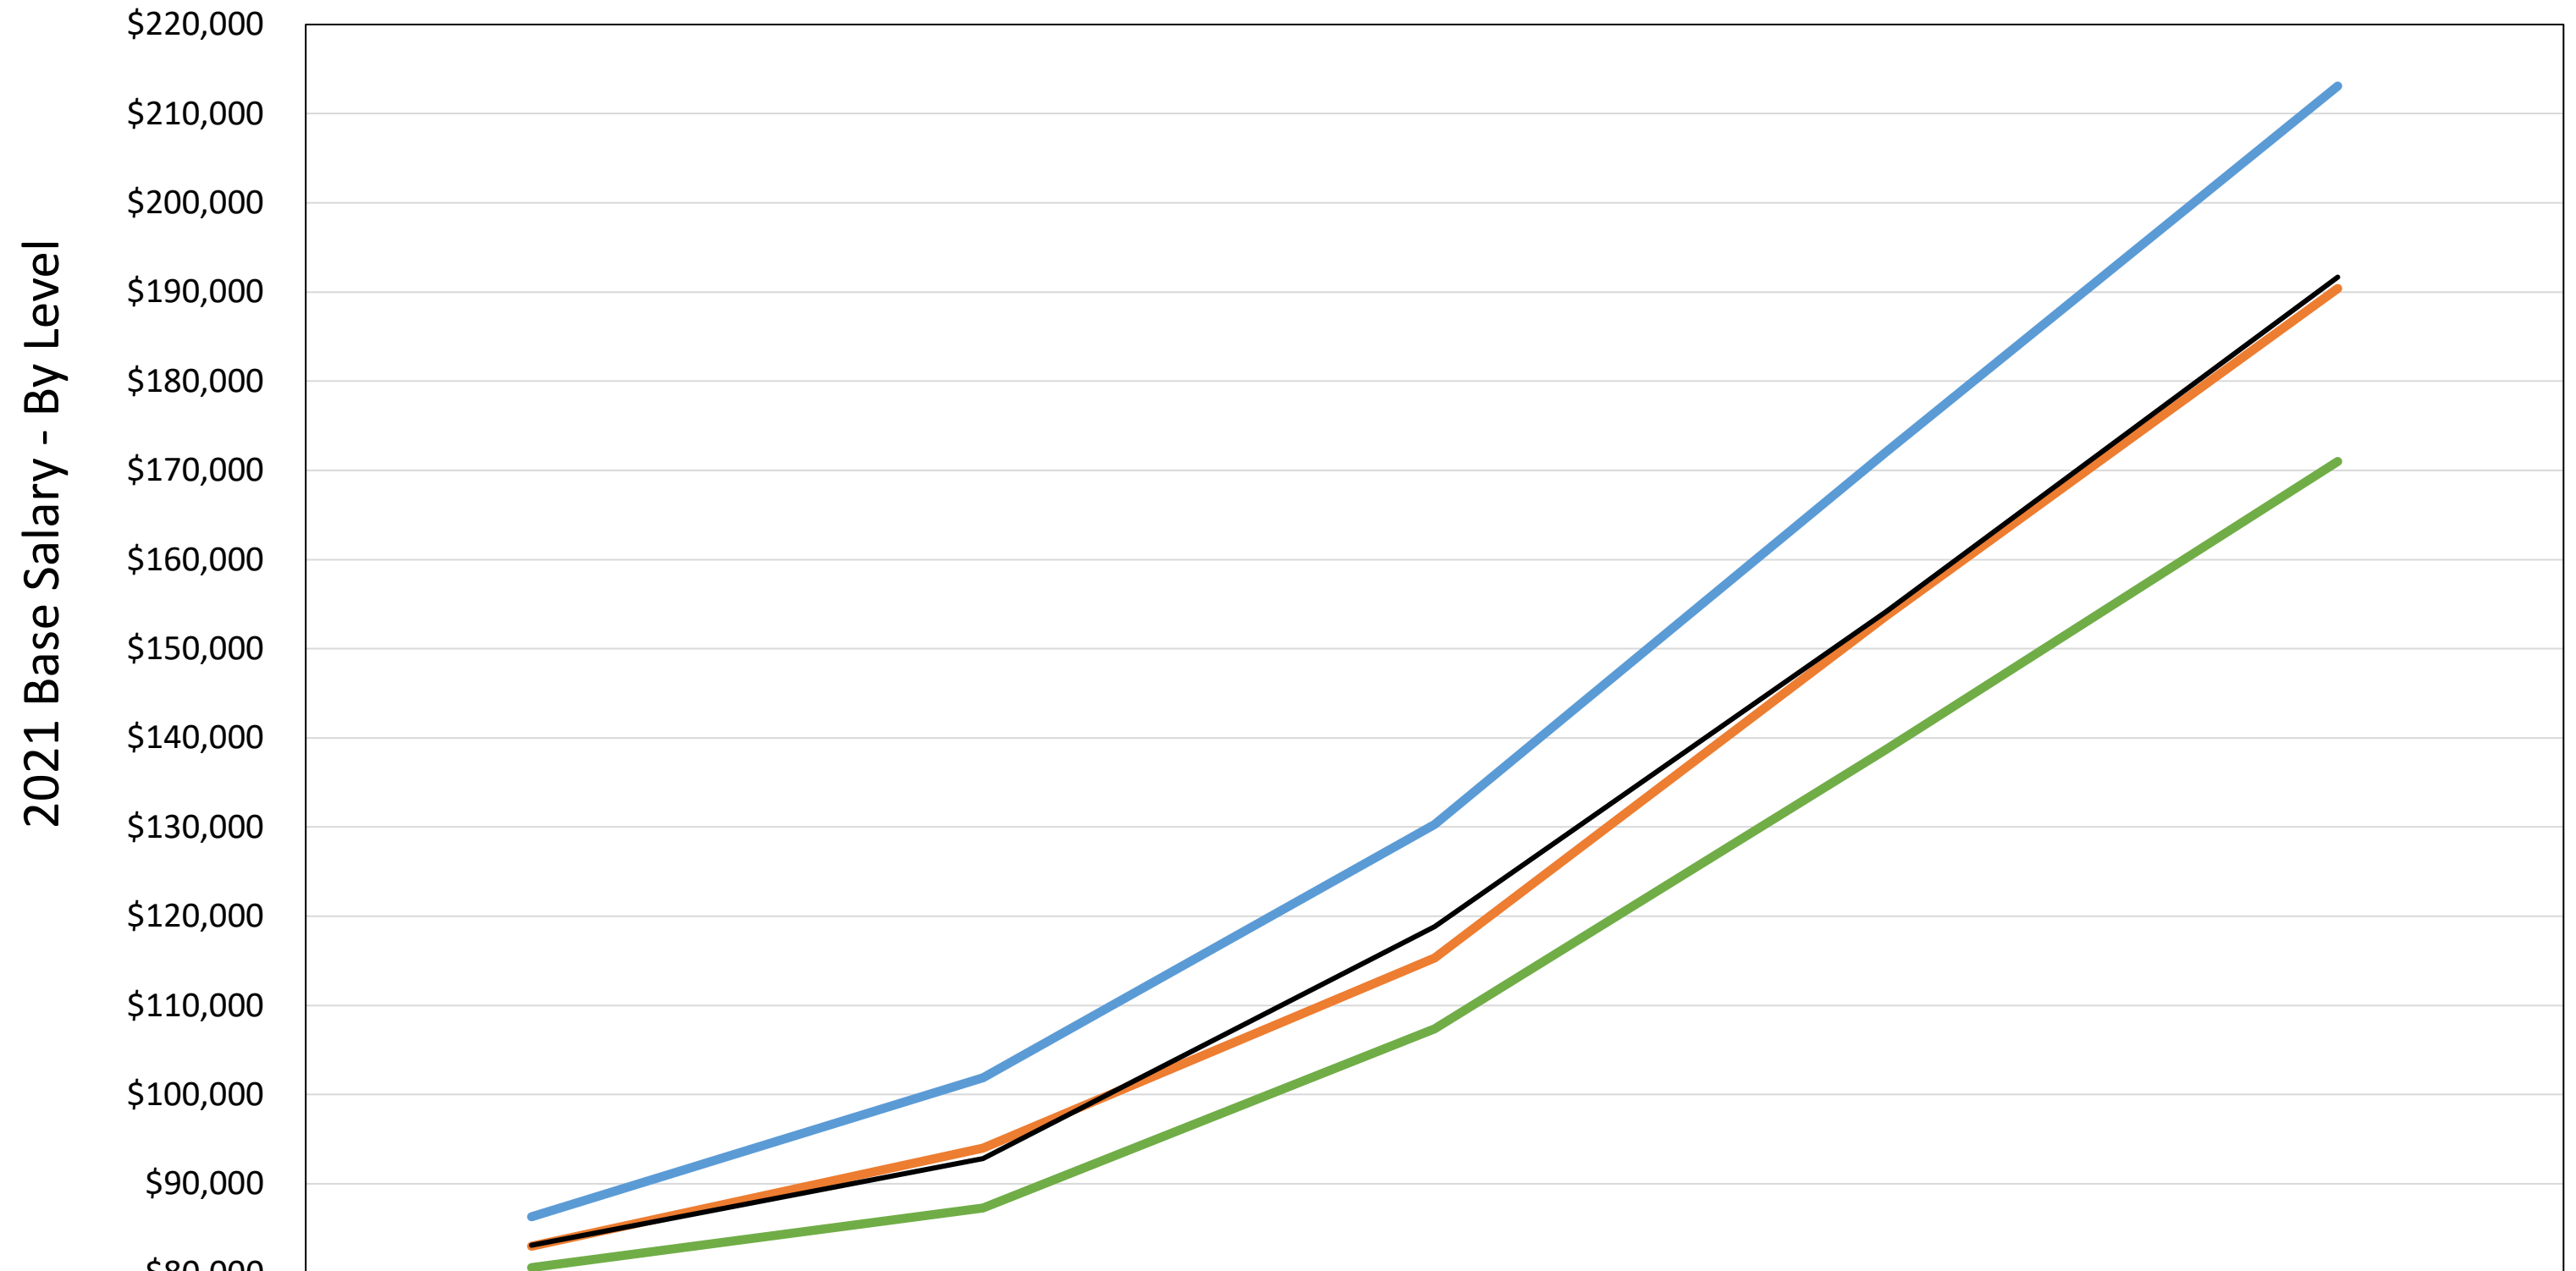

8C - Systems Engineering Engineer

	1	2	3	4	5
10th Percentile 8C	\$80,600	\$87,300	\$107,400	\$138,700	\$171,000
50th Percentile 8C	\$83,000	\$94,000	\$115,300	\$153,700	\$190,400
90th Percentile 8C	\$86,300	\$101,900	\$130,300	\$172,100	\$213,100
Average Age 8C	25.3	28.2	39.1	49.2	56.0
50th Percentile All Prof	\$83,106	\$92,814	\$118,834	\$154,160	\$191,672

Chart 2 - 8C - Systems Engineering Engineer

Salary Data from March 2021