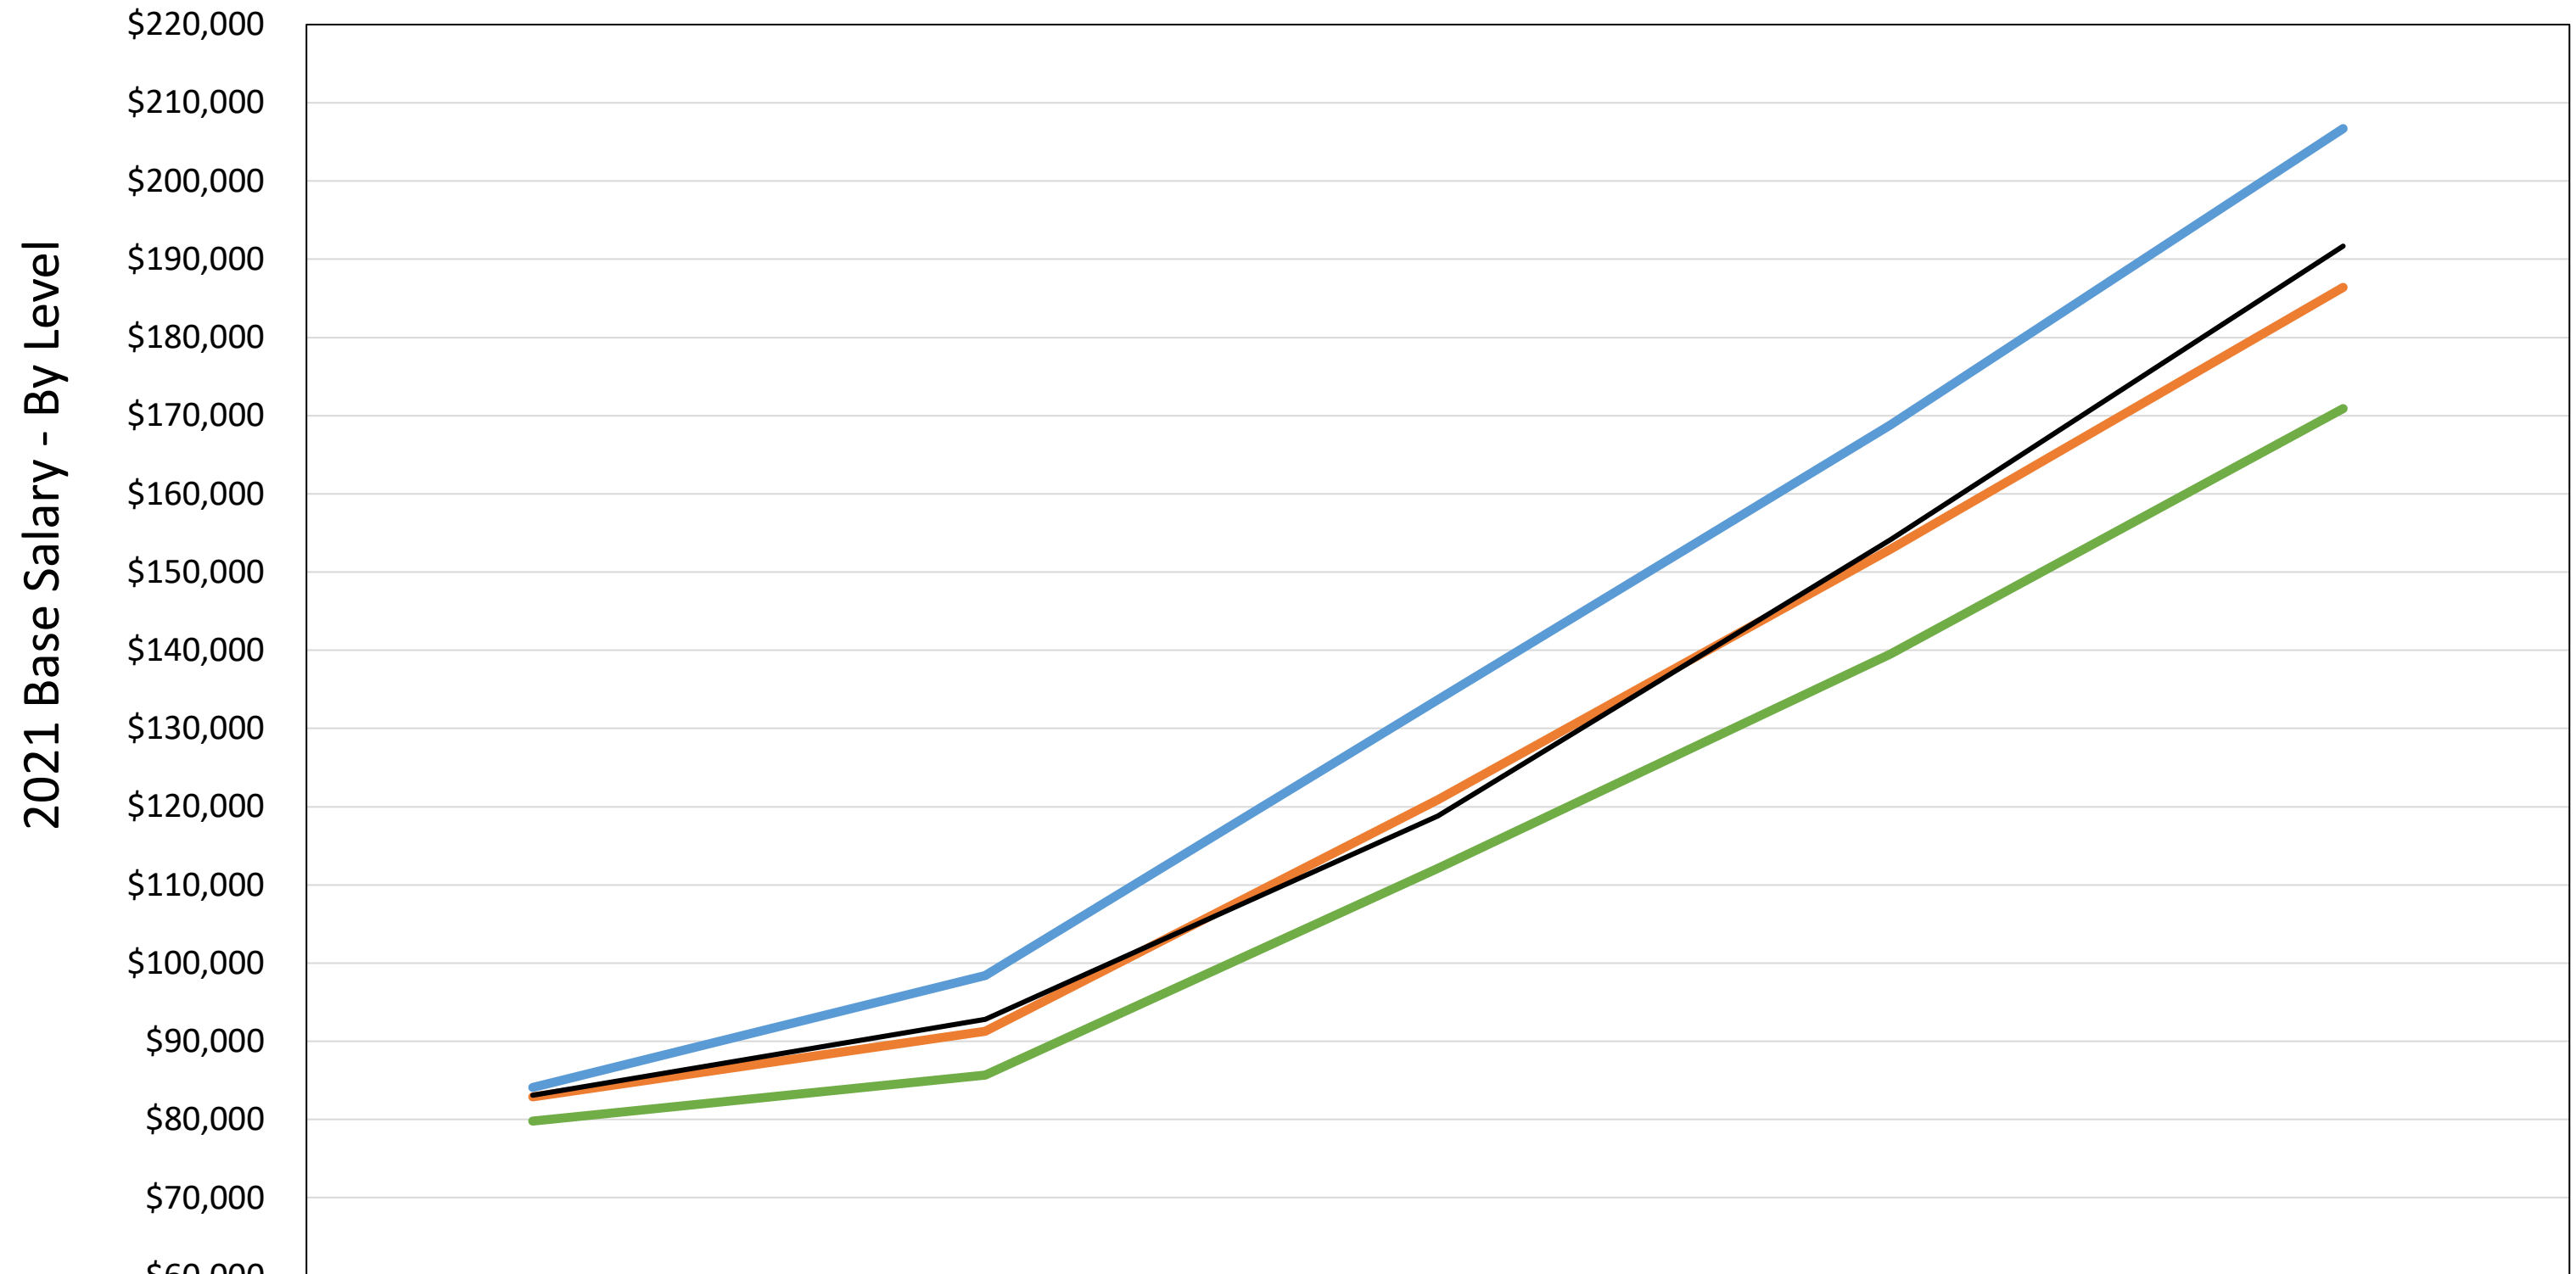

1C - Wire Design & Install Engr

	1	2	3	4	5
10th Percentile 1C	\$79,800	\$85,700	\$112,100	\$139,500	\$170,900
50th Percentile 1C	\$82,900	\$91,300	\$120,900	\$152,900	\$186,400
90th Percentile 1C	\$84,100	\$98,400	\$133,700	\$168,800	\$206,700
Average Age 1C	28.1	33.5	47.0	51.8	56.0
50th Percentile All Prof	\$83,106	\$92,814	\$118,834	\$154,160	\$191,672

Chart 14 - 1C - Wire Design & Install Engr

Salary Data from March 2021