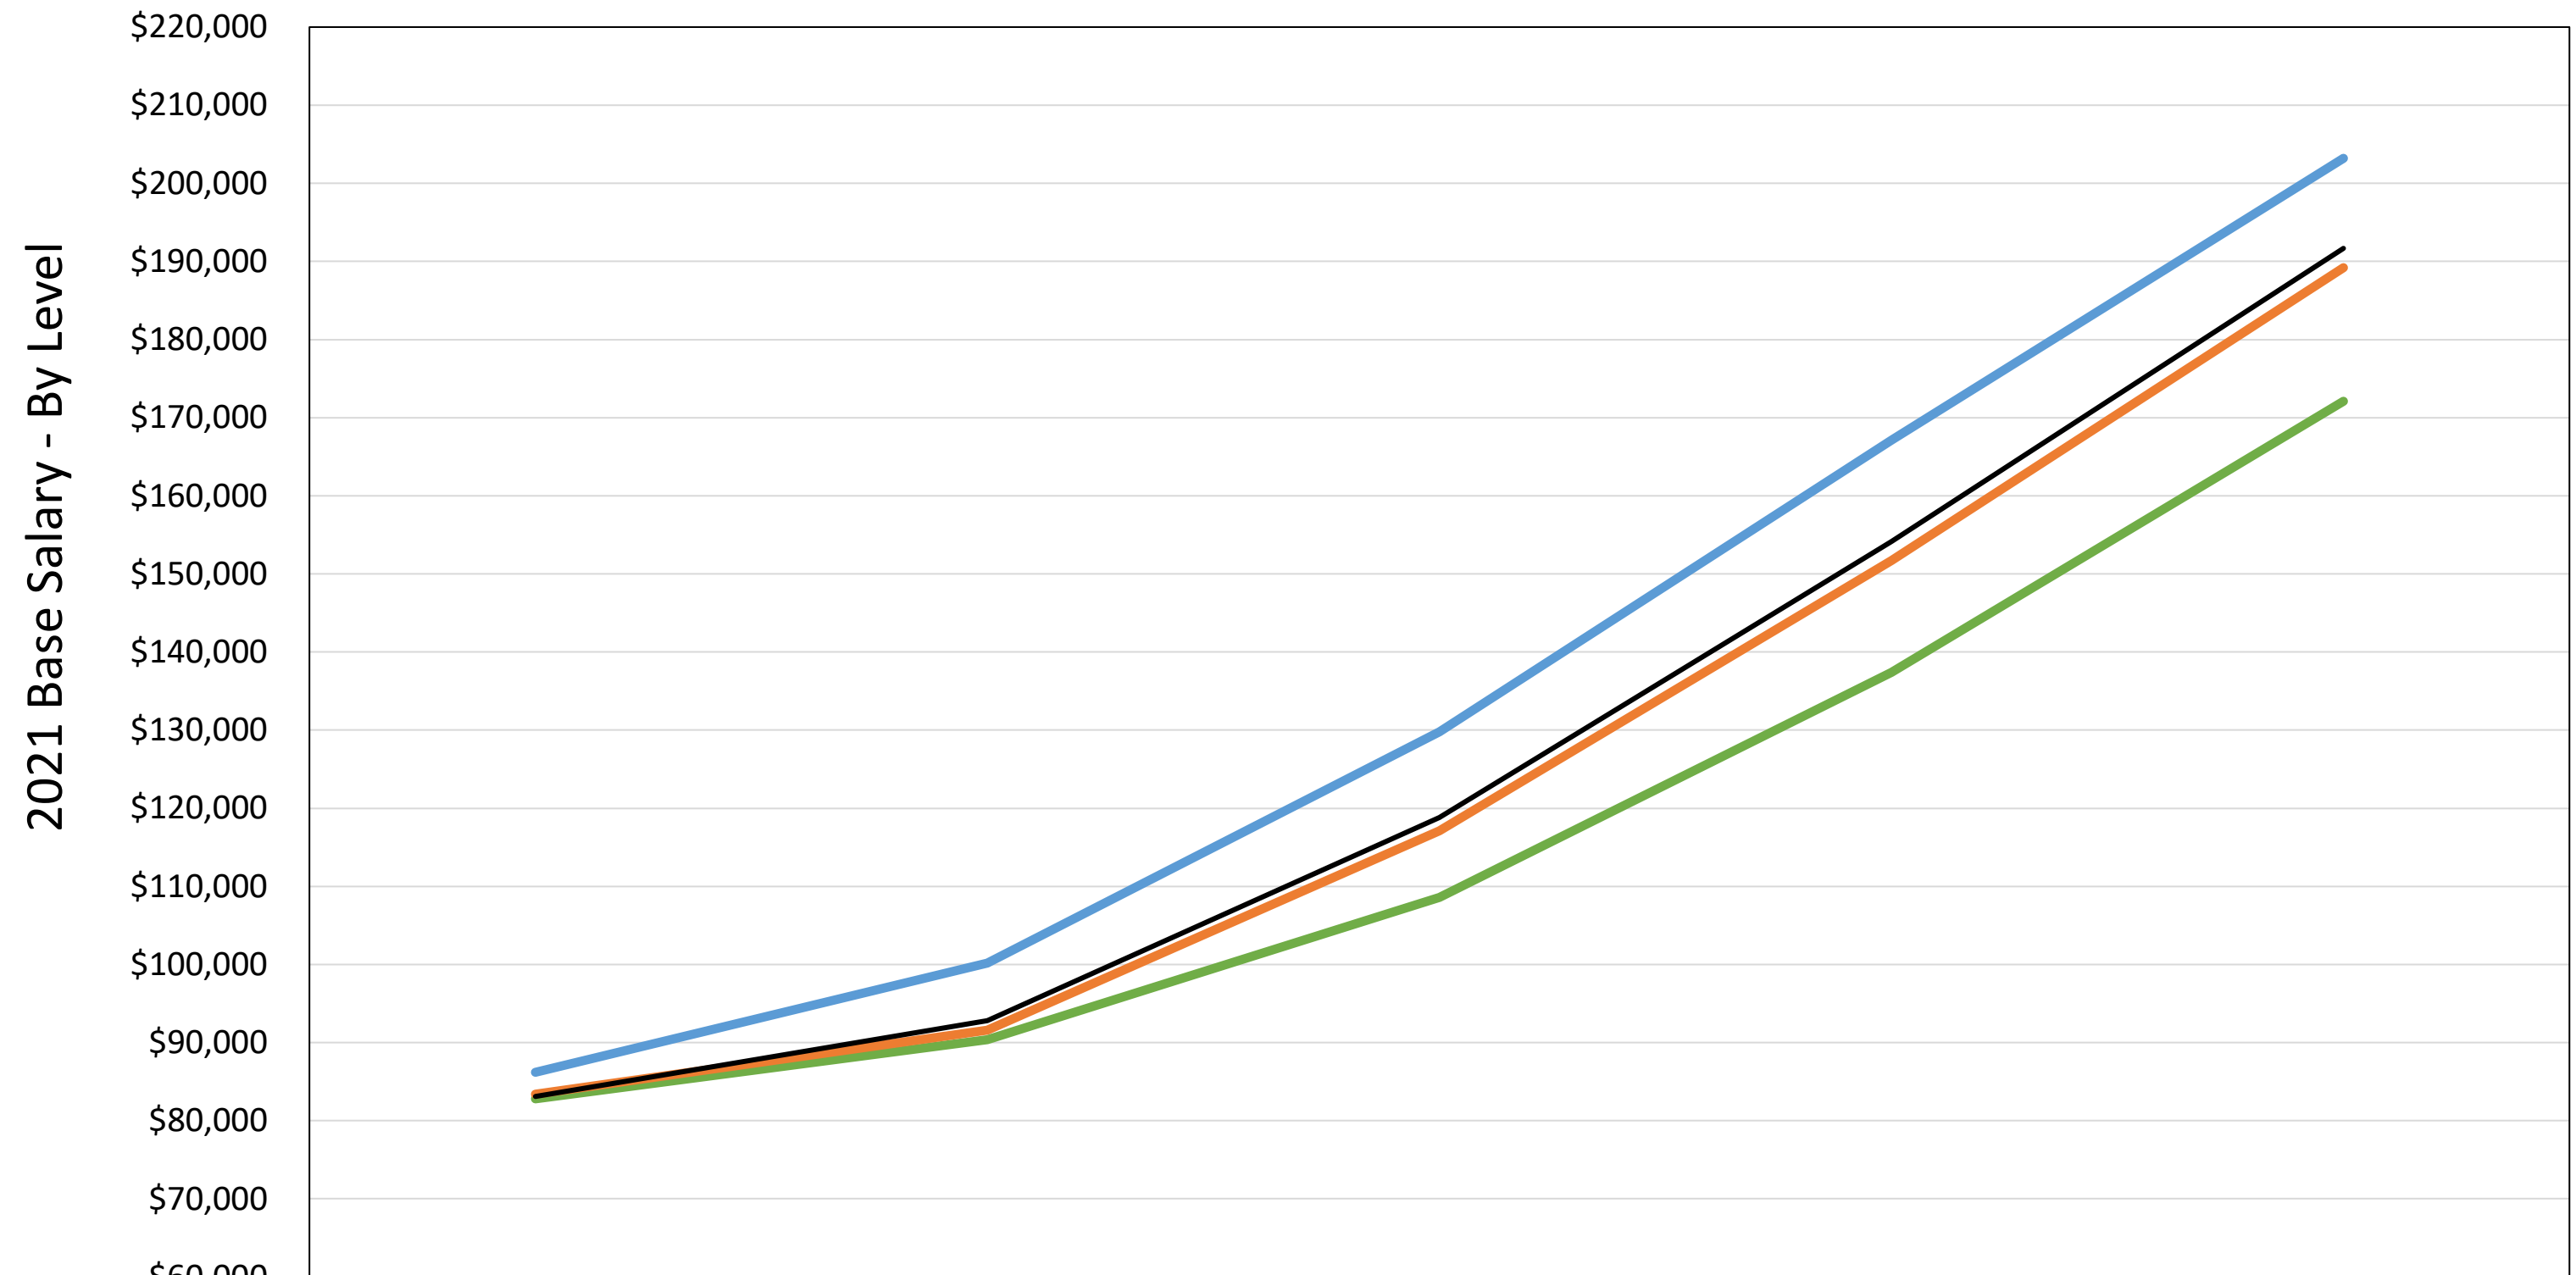

3C - Propulsion Engineer

	1	2	3	4	5
10th Percentile 3C	\$82,800	\$90,400	\$108,600	\$137,400	\$172,100
50th Percentile 3C	\$83,400	\$91,600	\$117,100	\$151,700	\$189,200
90th Percentile 3C	\$86,200	\$100,200	\$129,800	\$167,100	\$203,200
Average Age 3C	23.8	28.1	37.9	46.2	55.3
50th Percentile All Prof	\$83,106	\$92,814	\$118,834	\$154,160	\$191,672

Chart 13 - 3C - Propulsion Engineer

Salary Data from March 2021