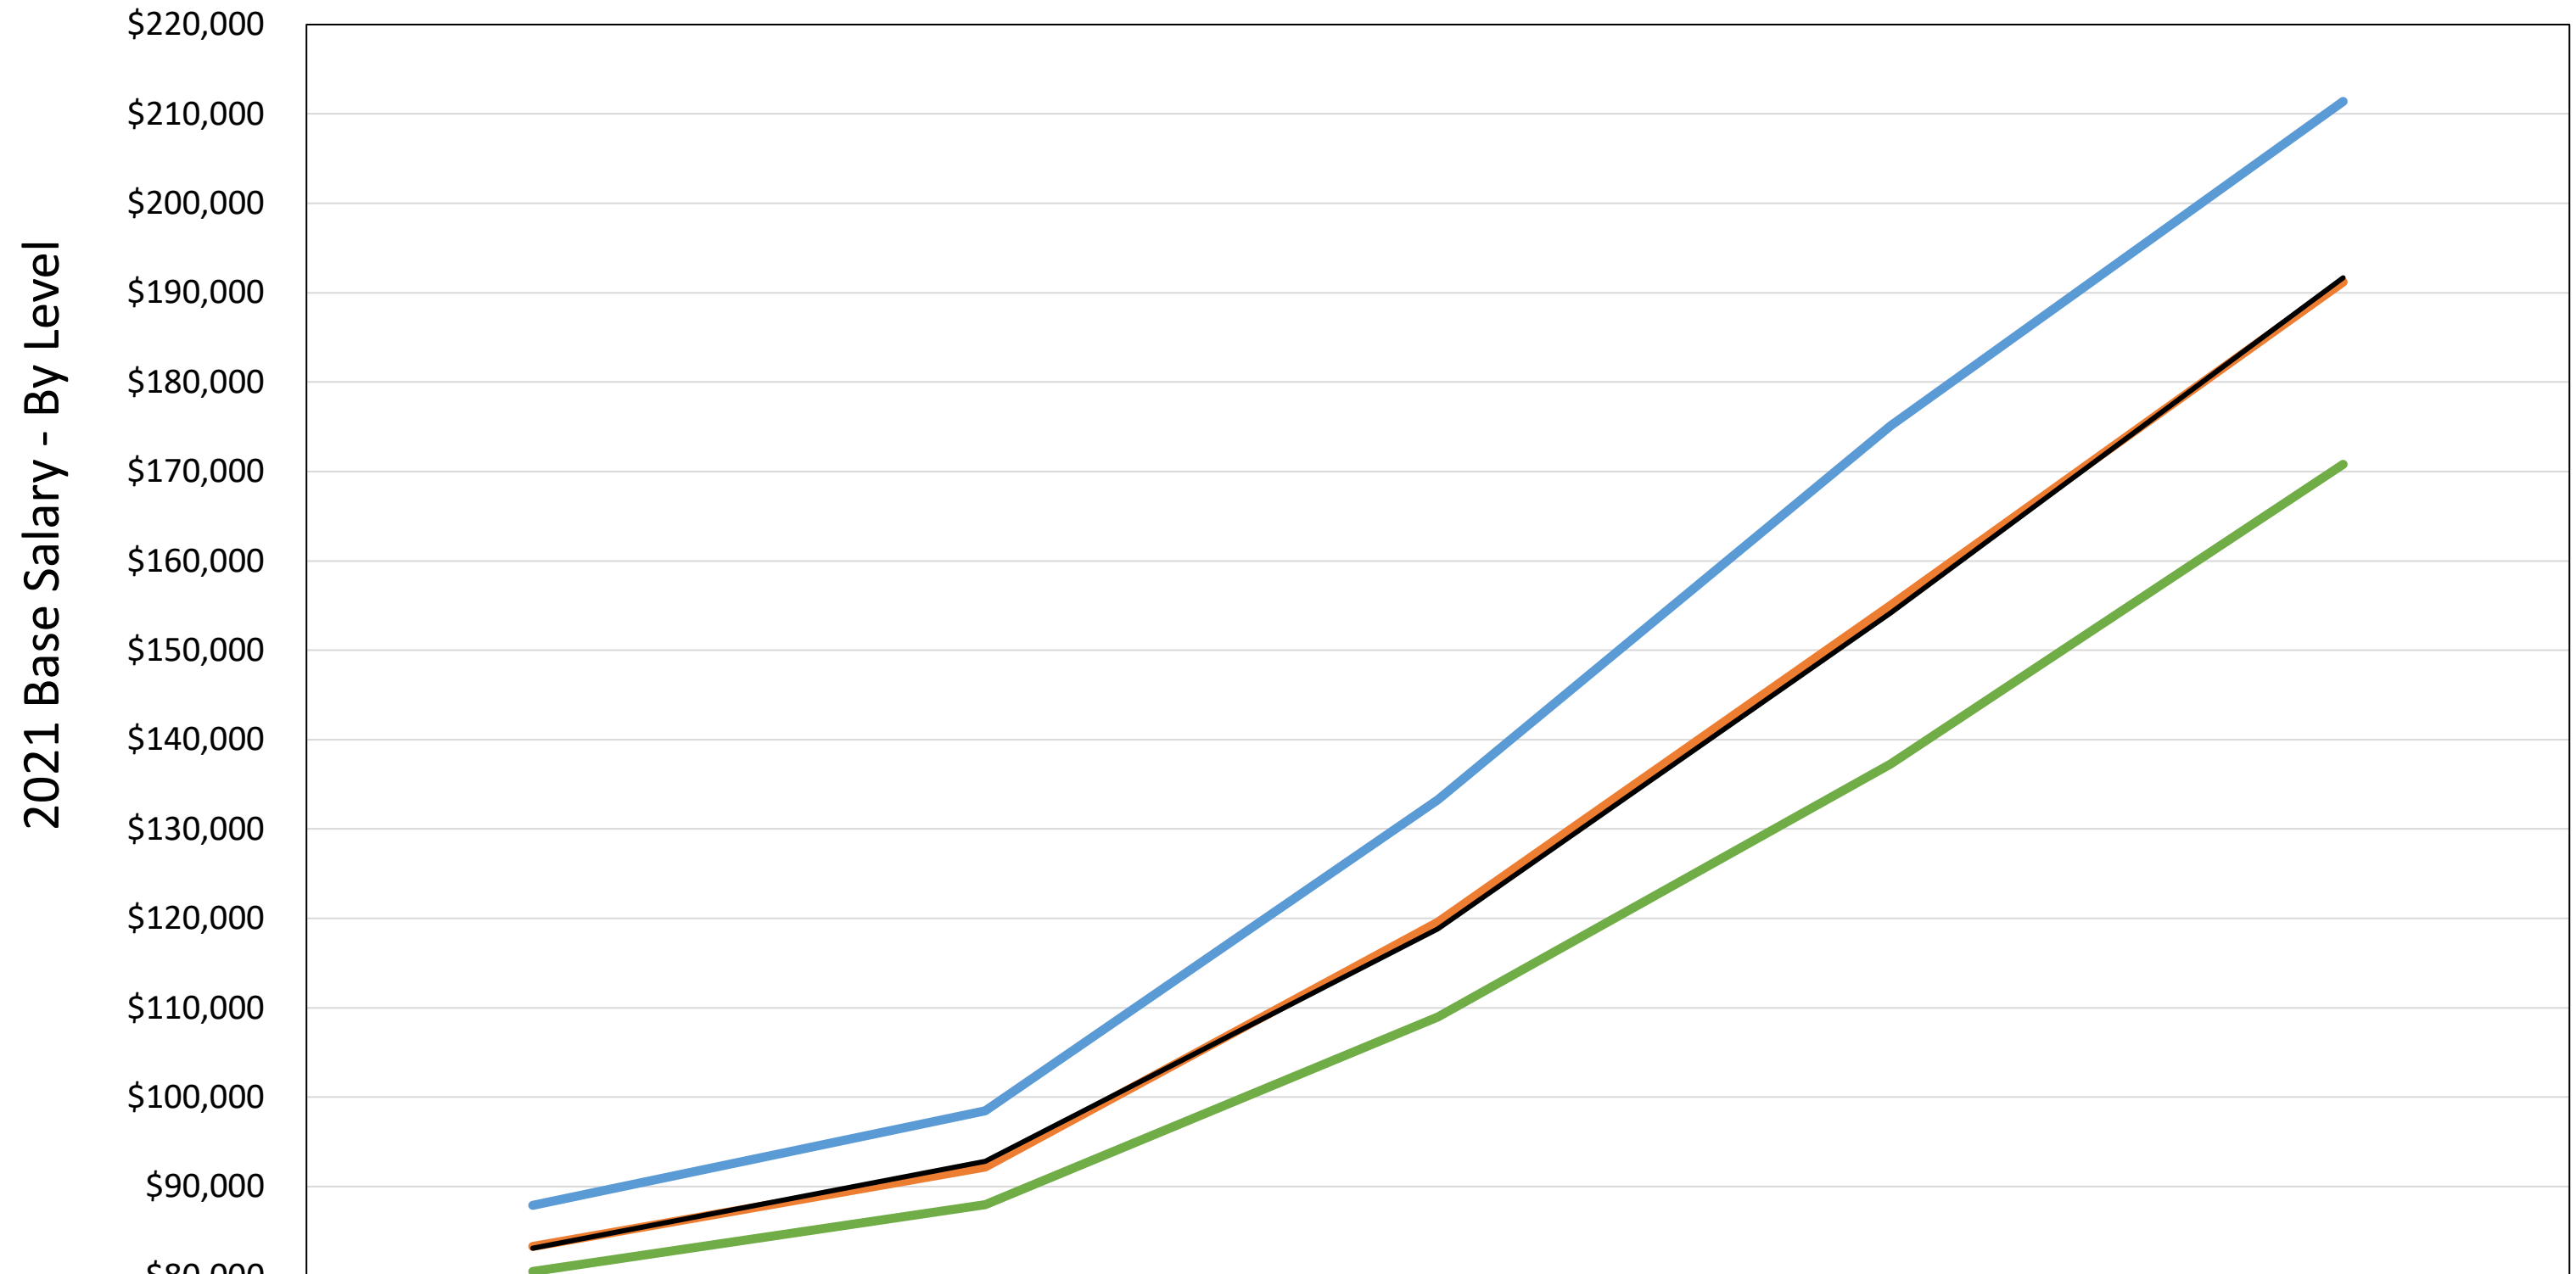

5B - Mech Sys Design & Anal Engr

	1	2	3	4	5
10th Percentile 5B	\$80,500	\$88,000	\$109,000	\$137,300	\$170,800
50th Percentile 5B	\$83,300	\$92,200	\$119,600	\$155,000	\$191,200
90th Percentile 5B	\$87,900	\$98,500	\$133,300	\$175,100	\$211,400
Average Age 5B	24.9	28.4	40.6	47.9	57.3
50th Percentile All Prof	\$83,106	\$92,814	\$118,834	\$154,160	\$191,672

Chart 11 - 5B - Mech Sys Design & Anal Engr

Salary Data from March 2021