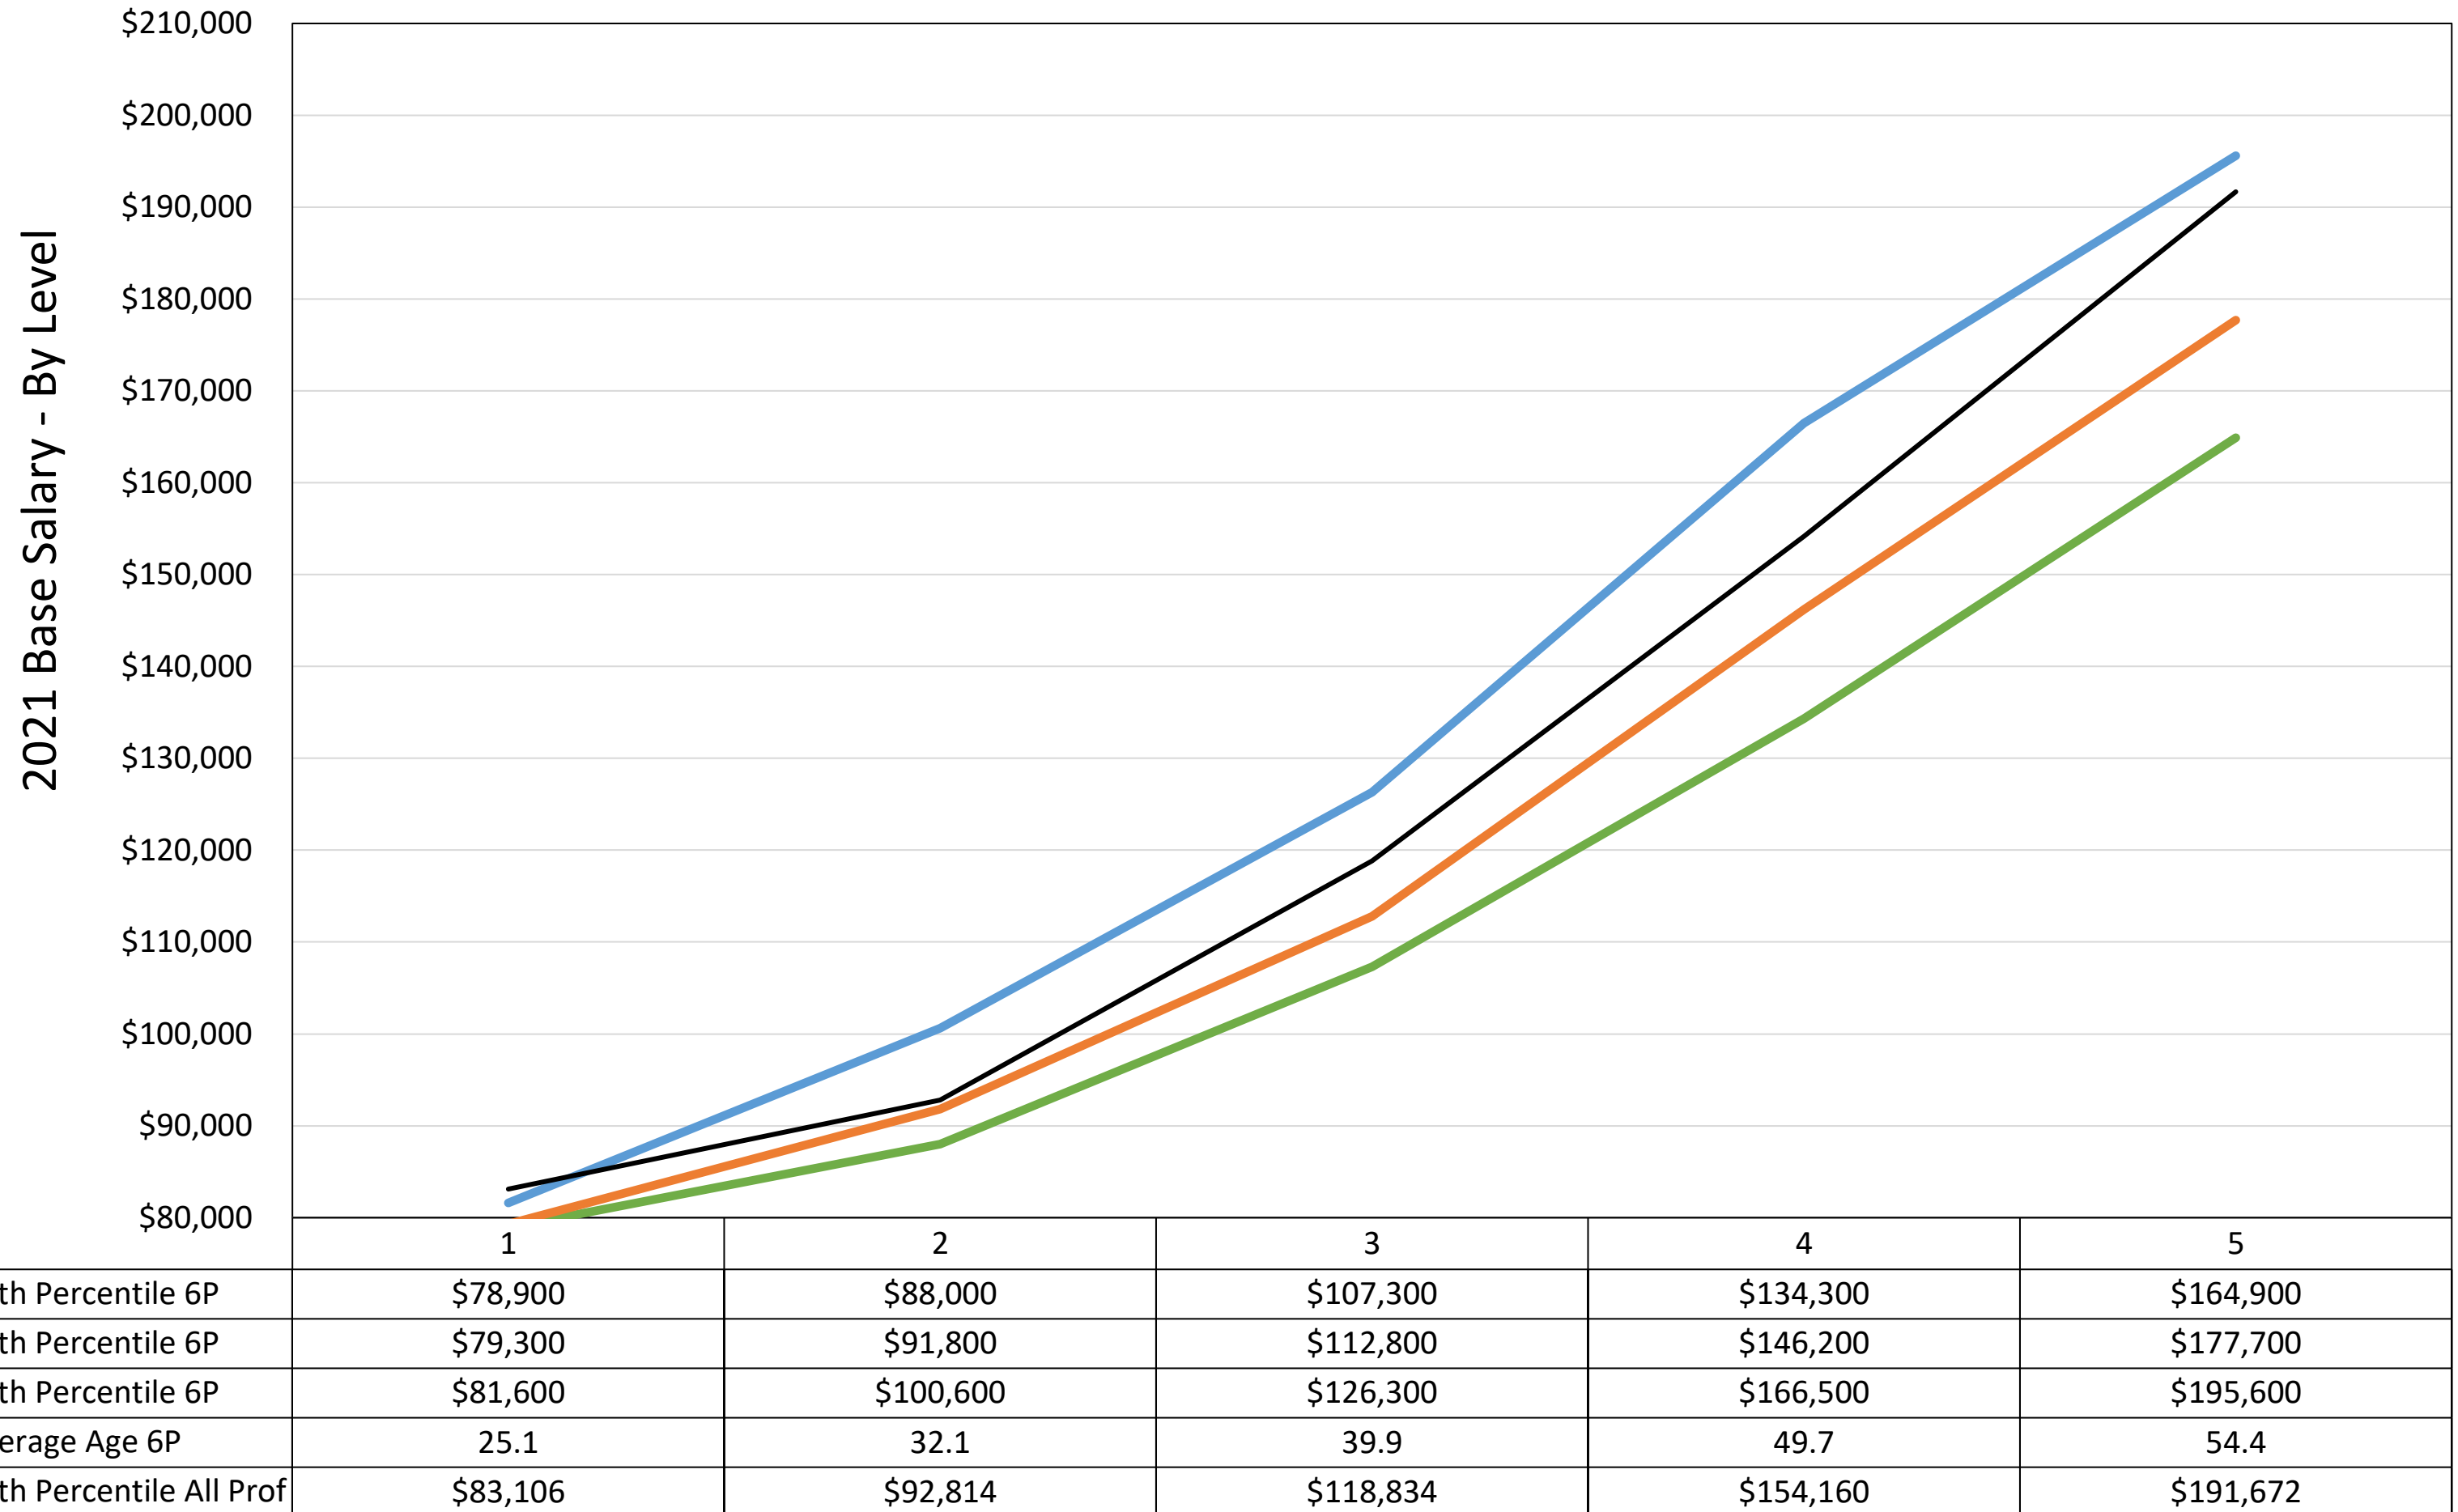

6P - Equipment - Tooling Engineer

Chart 10 - 6P - Equipment - Tooling Engineer

Salary Data from March 2021